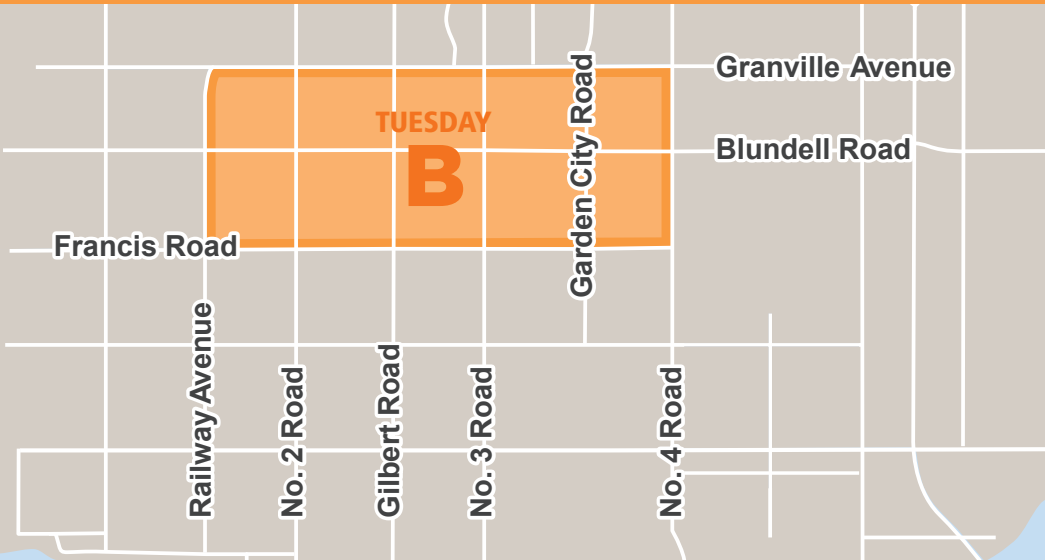

2024 COLLECTION CALENDAR

ZONE: TUESDAY B

RECYCLING AND WASTE COLLECTION OVERVIEW

BLUE BOX/CART PROGRAM

Weekly collection of mixed containers, paper, glass bottles and glass jars.

GREEN CART PROGRAM

Weekly collection of food scraps, food soiled paper and yard trimmings.