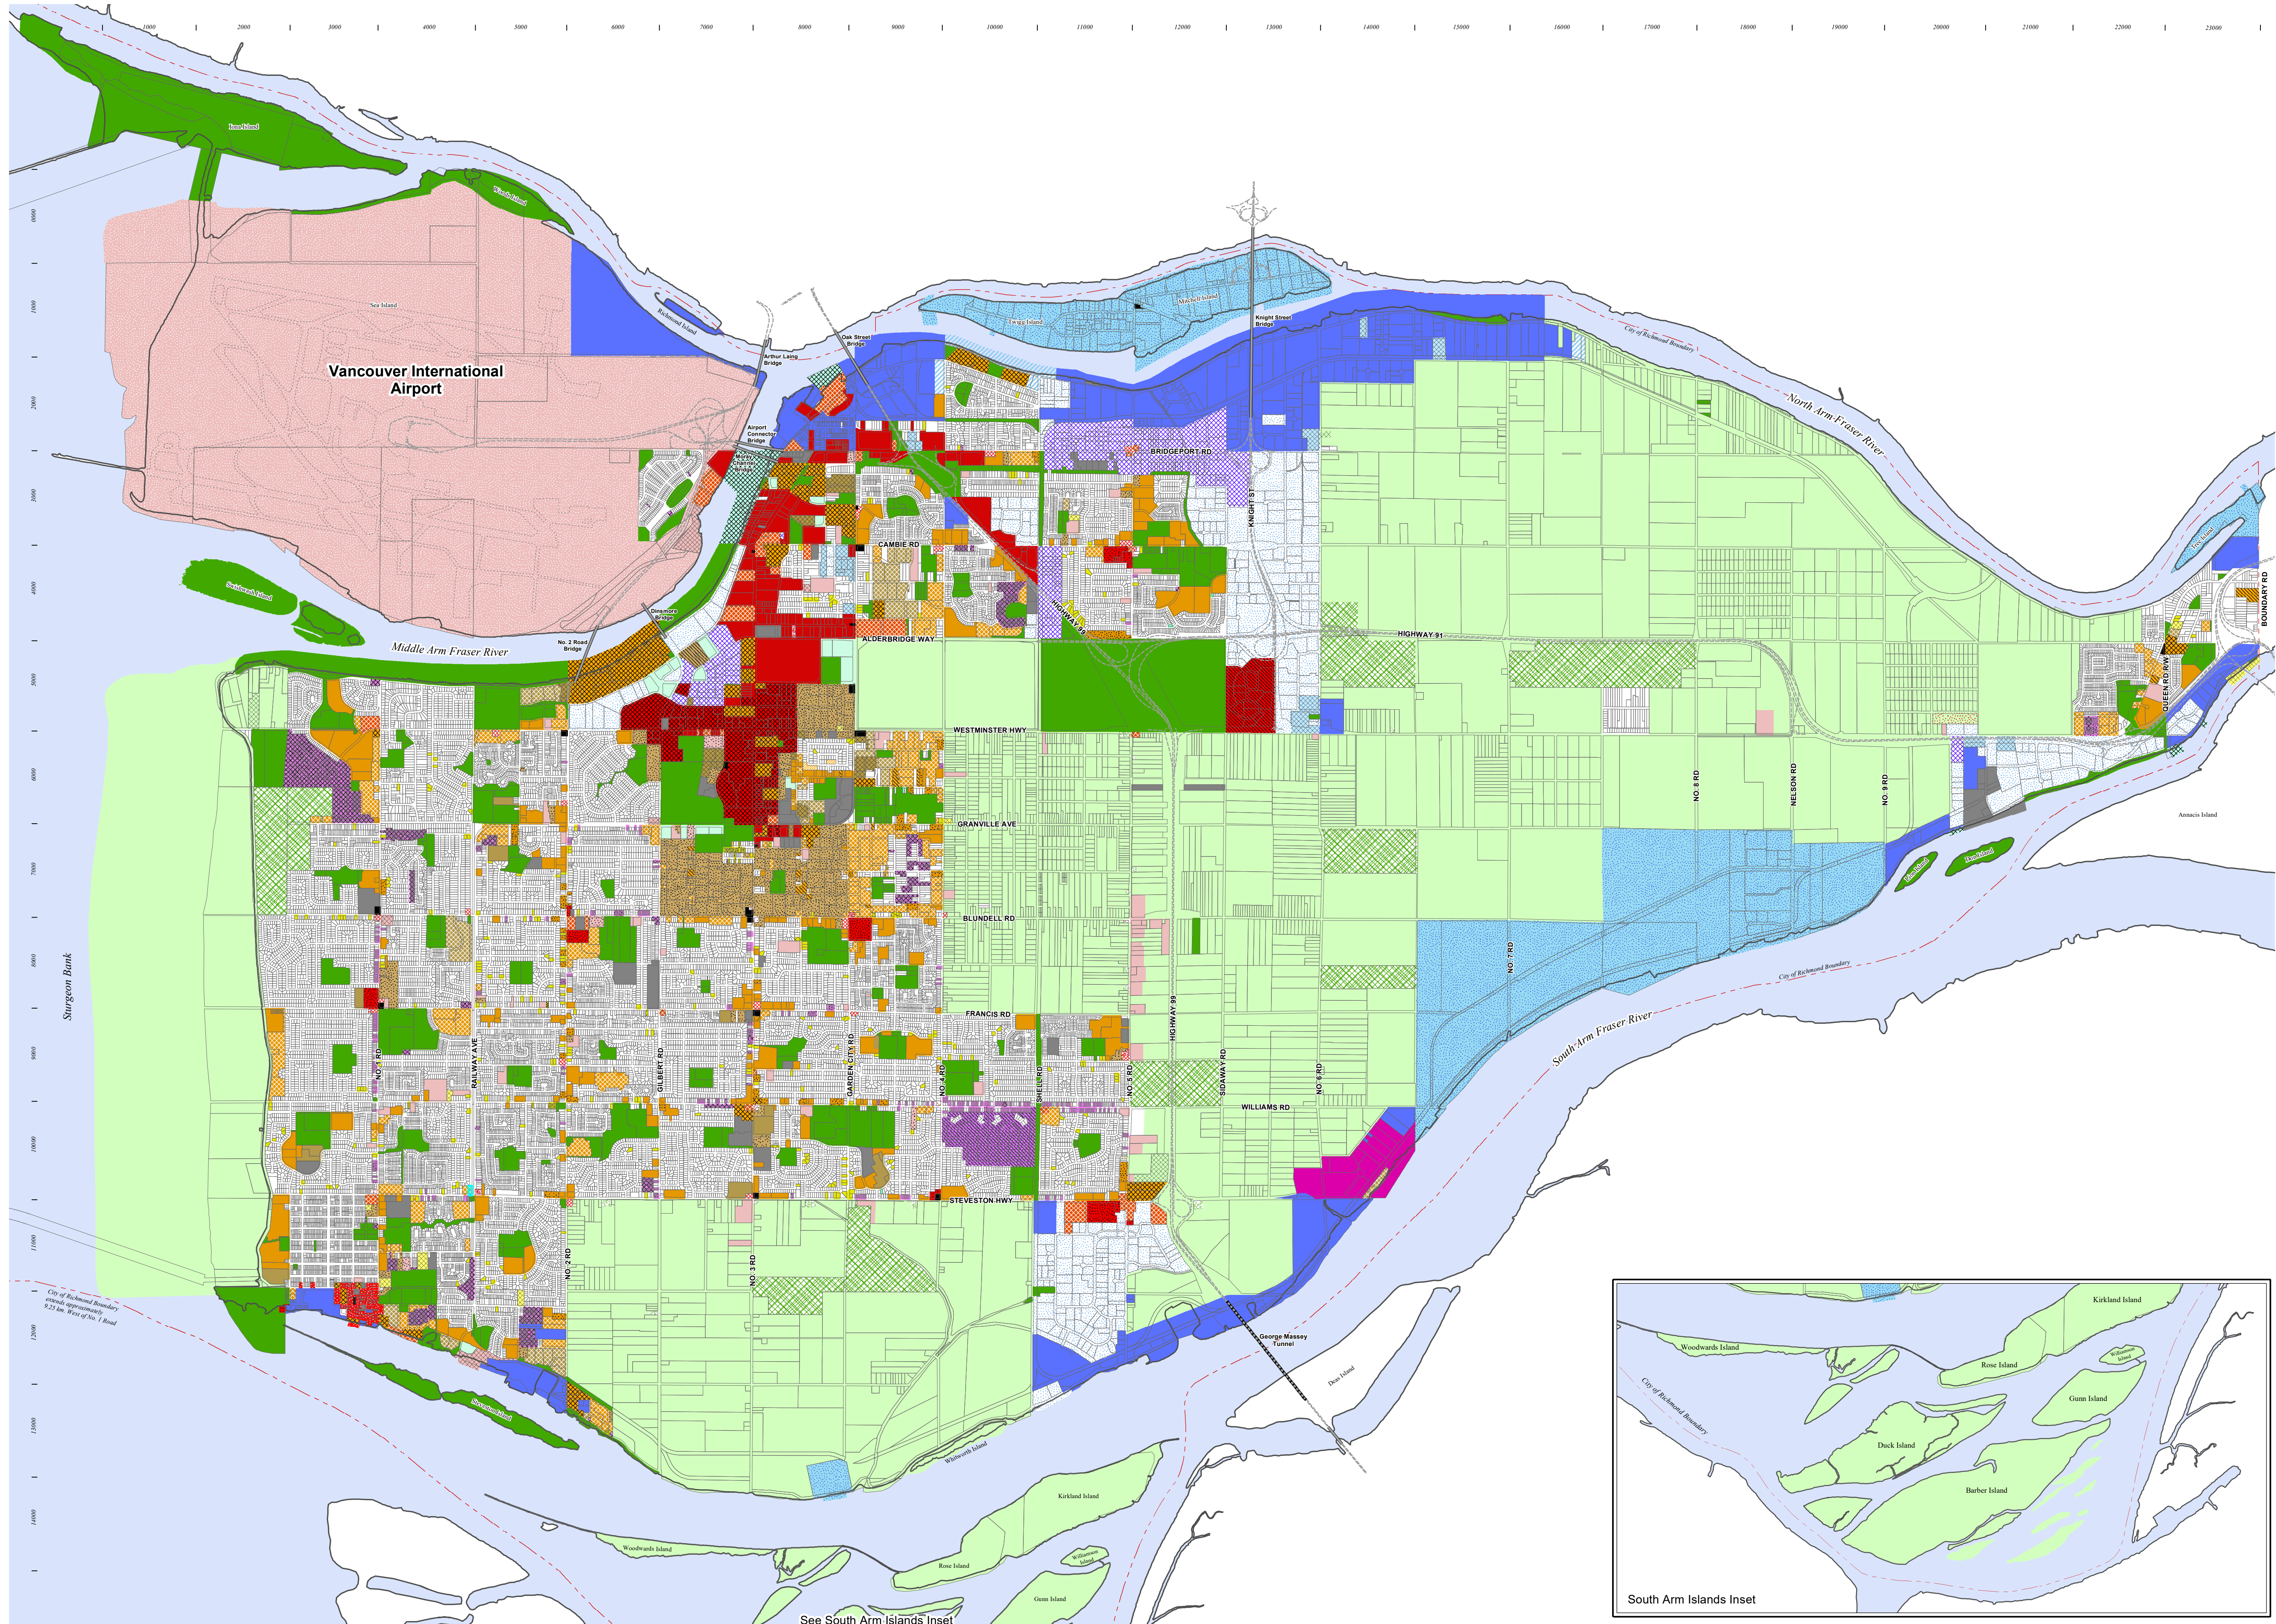

City of Richmond Zoning Map

Legend

Residential	
RS	Single Detached
RC	Compact Single Detached
RCH	Coach House
RE	Detached Granny Flat or Coach House
ZS	Site Specific Single Detached
RD	Two-Unit Dwelling
RCD	Arterial Road Compact Two-Unit Dwelling
ZD	Site Specific Two-Unit Dwelling
RI	Infill Residential
RTA	Three-Unit Dwelling
RTL	Low Density Townhouses
RTM	Medium Density Townhouses
RTH	High Density Townhouses
RTP	Parking Structure Townhouse
ZT	Site Specific Townhouse
RAL	Low Density Low Rise Apartments
RAM	Medium Density Low Rise Apartments
RAH	High Density Low Rise Apartments
ZLR	Site Specific Low Rise Apartments
ZHR	Site Specific High Rise Apartments
RCC	Residential Child Care
ZR	Other Site Specific Residential
Mixed Use Zones	
CN	Neighbourhood Commercial
CS	Steveston Commercial
CDT	Downtown Commercial
RCL	Residential/Limited Commercial
ZMU	Site Specific Mixed Use
Commercial Zones	
CL	Local Commercial
CC	Community Commercial
CA	Auto-Oriented Commercial
CEA	Entertainment & Athletics
CG	Gas & Service Station
CP	Pub & Sales
CV	Vehicle Sales
CR	Roadside Stand
ZC	Site Specific Commercial
Marina Zones	
MA	Marina
Industrial Zones	
I	Industrial
IL	Light Industrial
IB	Industrial Business Park
IR	Industrial Retail
IS	Industrial Storage
ZI	Site Specific Industrial
Institutional & Public Zones	
AIR	Airport
SI	School & Institutional Use
ASY	Assembly
HC	Health Care
ZIS	Site Specific Public
Agriculture & Golf Zones	
AG1	Agriculture
AG4	Cranberry Processing
GC	Golf Course
ZA	Site Specific Agriculture
Land Use Contracts	
LUC	Land Use Contract

Bylaw 8500 February 2, 2024

Created by Frank Sciberras