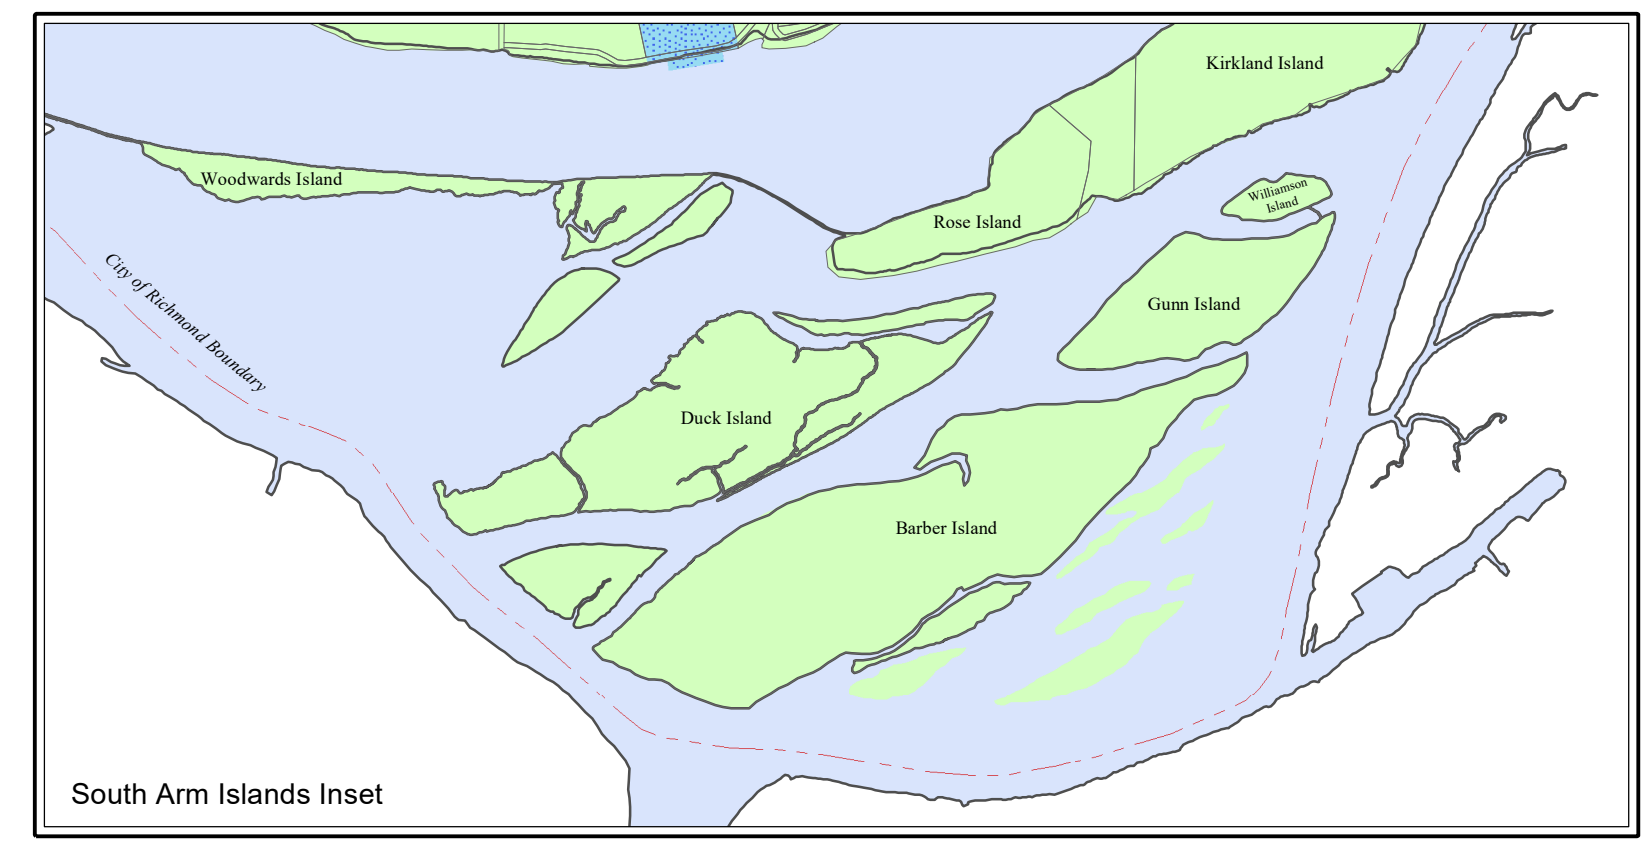

See South Arm Islands Inset