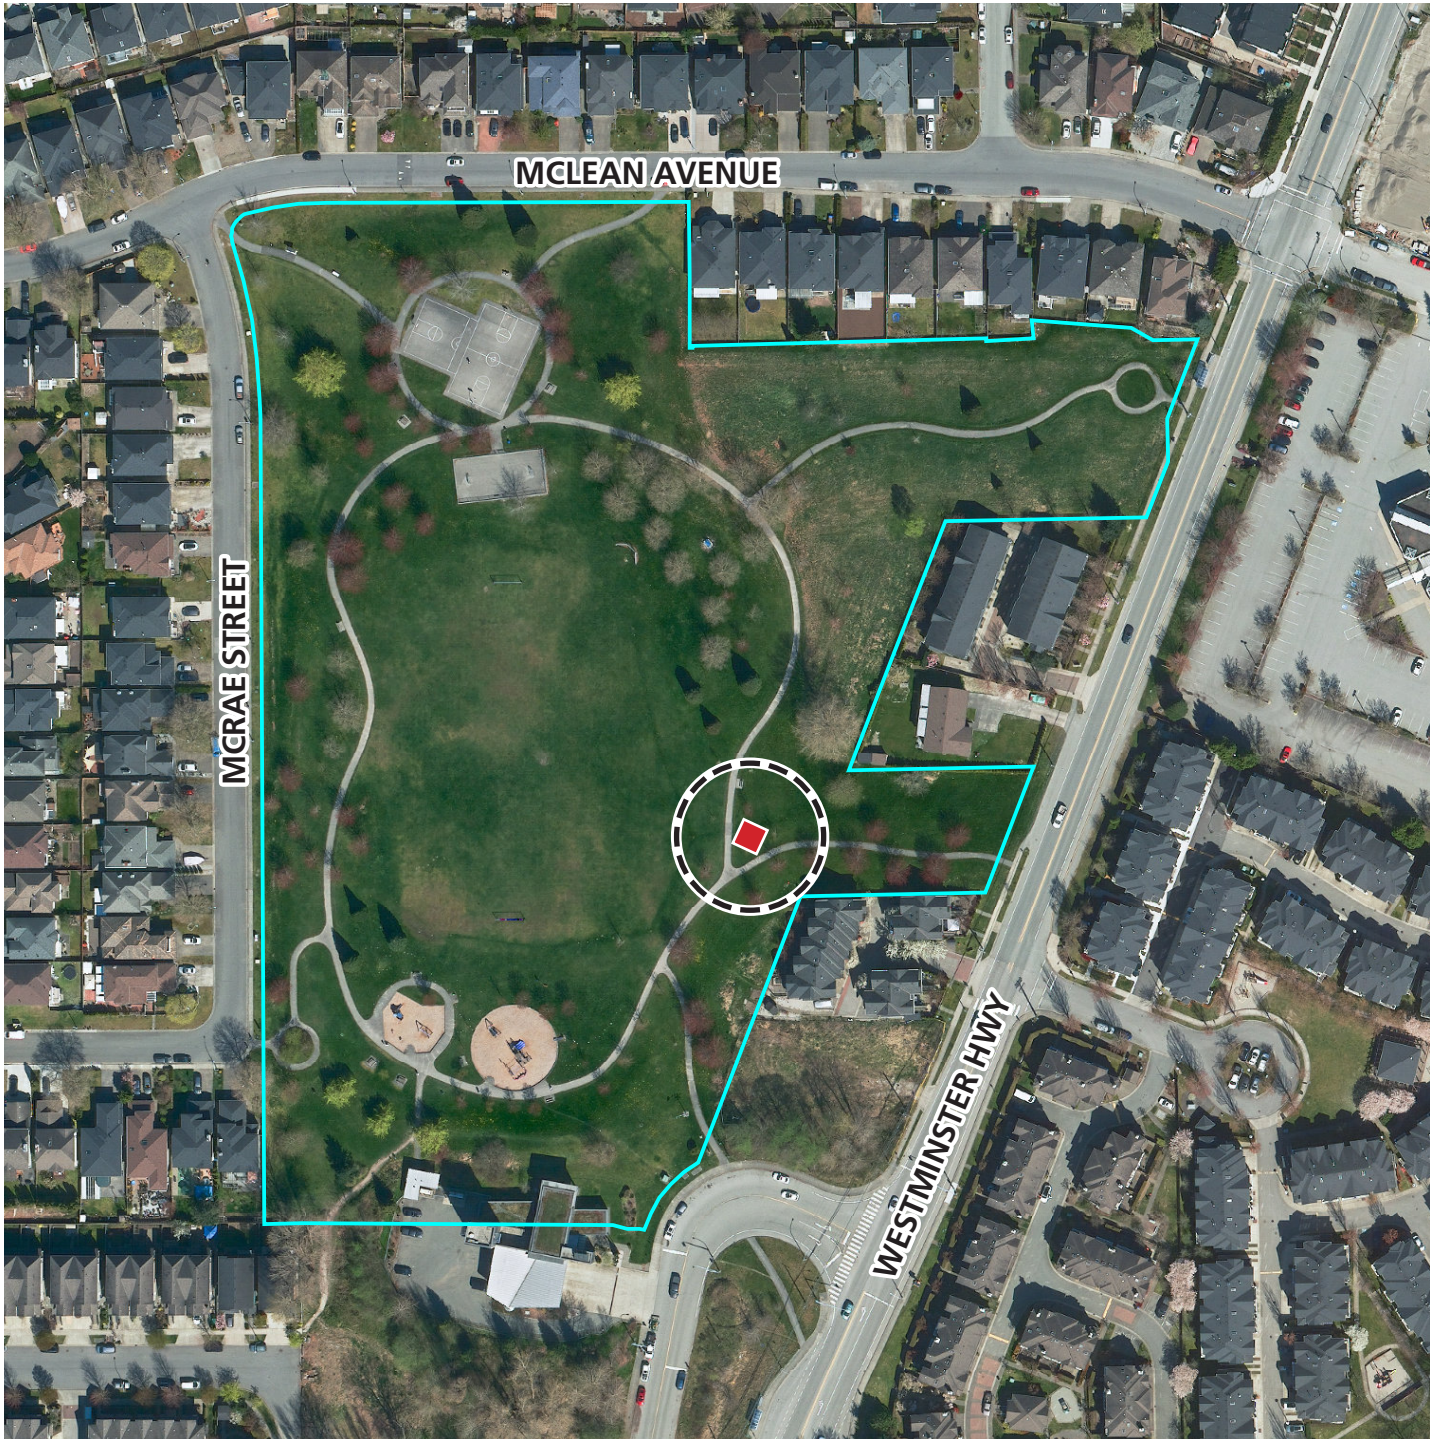

# Pop-Up Shelter Locations

	<p>Pop-up Shelter Locations Overview Map</p>	<p>Created: May 2023 Scale: NTS</p>
---	--	---

# Pop-Up Shelter Locations

	<h2>Pop-up Shelter Locations</h2> <p>Dover Park (5580 Lynas Lane)</p>	<p>Created: May 2023</p> <p>Scale: 1:3000</p>
---	---	---

# Pop-Up Shelter Locations

	<p>Pop-up Shelter Locations McLean Park (22500 McLean Avenue)</p>	<p>Created: May 2023 Scale: 1:3000</p>
---	---	--

# Pop-Up Shelter Locations

	<p>Pop-up Shelter Locations Garden City Park (6620 Garden City Road)</p>	<p>Created: May 2023 Scale: 1:3000</p>
---	--	--