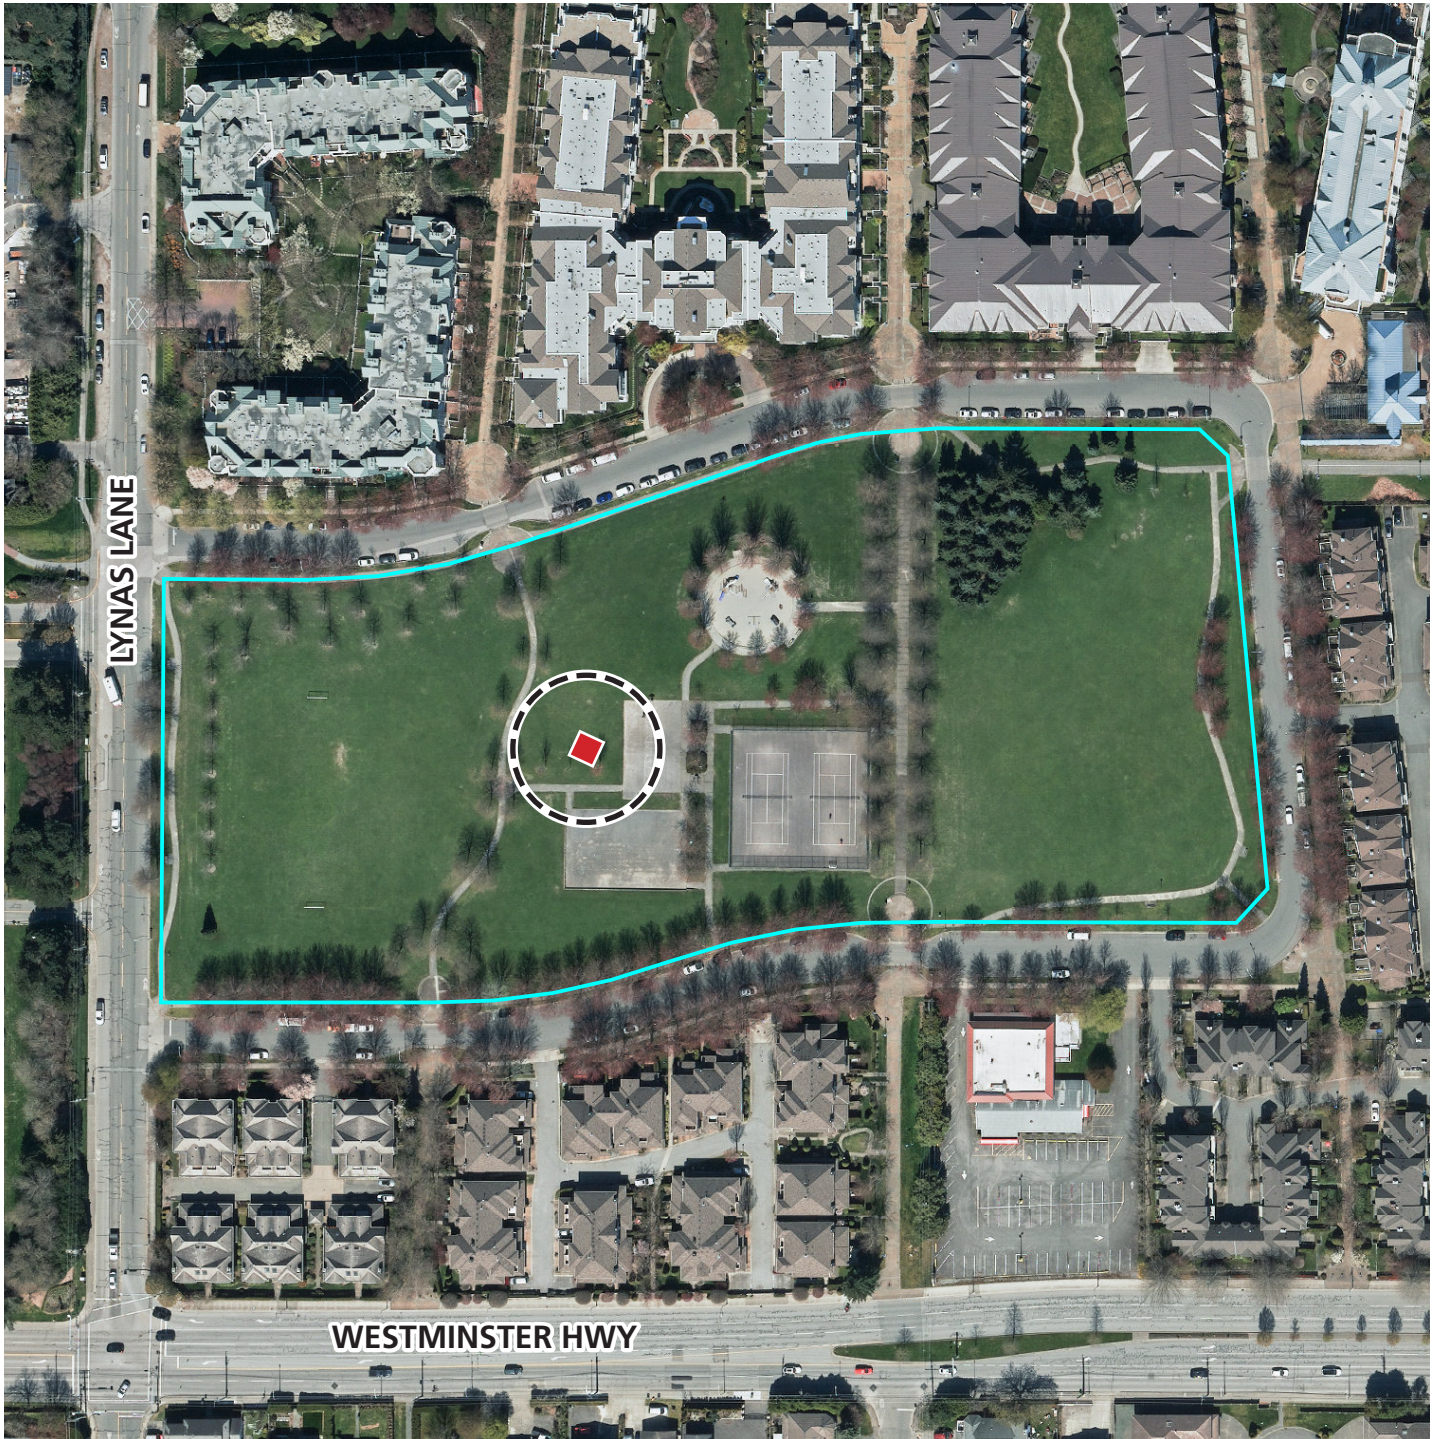

# Pop-Up Shelter Locations

	<p>Pop-up Shelter Locations Overview Map</p>	<p>Created: May 2023 Scale: NTS</p>
---	--	---

# Pop-Up Shelter Locations

	<h2>Pop-up Shelter Locations</h2> <p>Dover Park (5580 Lynas Lane)</p>	<p>Created: May 2023</p> <p>Scale: 1:3000</p>
---	---	---

# Pop-Up Shelter Locations

	<p>Pop-up Shelter Locations McLean Park (22500 McLean Avenue)</p>	<p>Created: May 2023 Scale: 1:3000</p>
---	---	--

# Pop-Up Shelter Locations

	<p>Pop-up Shelter Locations Garden City Park (6620 Garden City Road)</p>	<p>Created: May 2023 Scale: 1:3000</p>
---	--	--