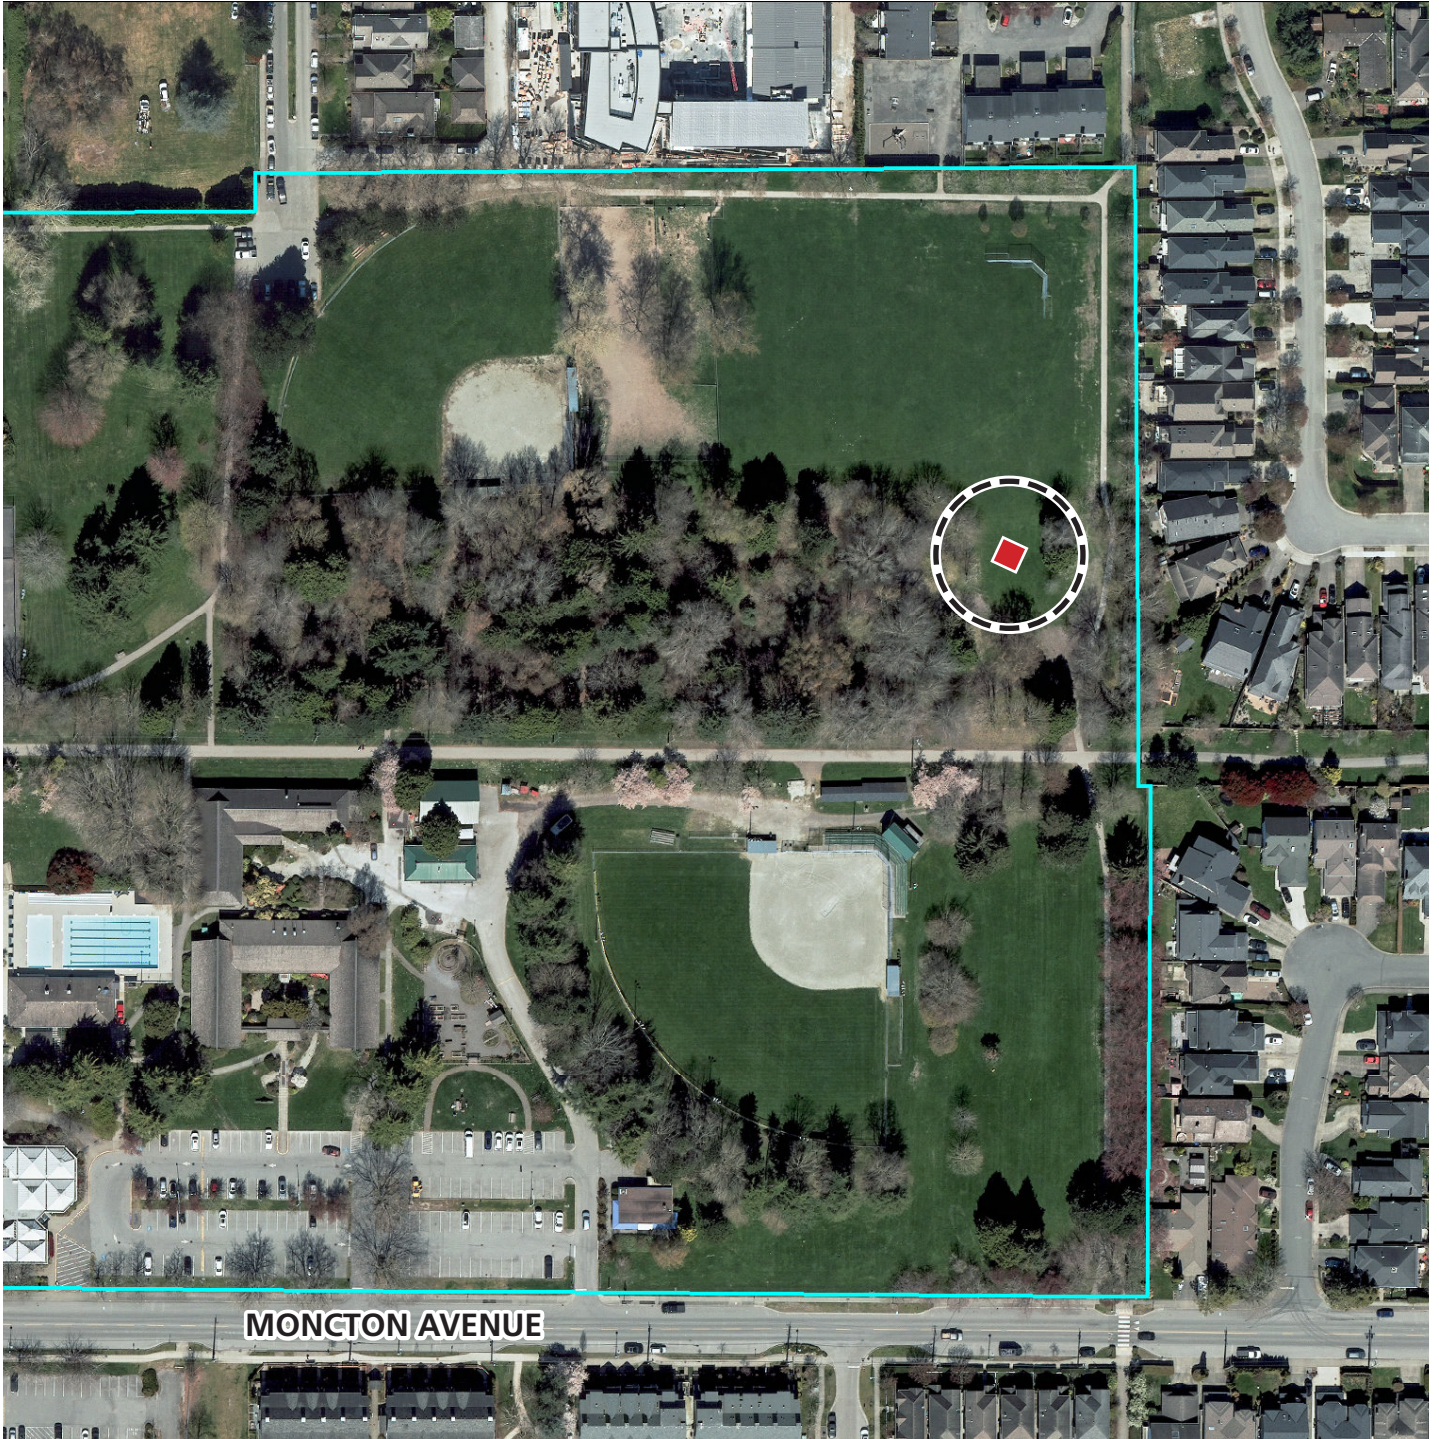

# Pop-Up Shelter Locations

	<h2>Pop-up Shelter Locations</h2> <p>Dover Park (5580 Lynas Lane)</p>	<p>Created: May 2023</p> <p>Scale: 1:3000</p>
---	---	---

# Pop-Up Shelter Locations

	<p>Pop-up Shelter Locations McLean Park (22500 McLean Avenue)</p>	<p>Created: May 2023 Scale: 1:3000</p>
---	---	--

# Pop-Up Shelter Locations

	<p>Pop-up Shelter Locations Garden City Park (6620 Garden City Road)</p>	<p>Created: May 2023 Scale: 1:3000</p>
---	--	--

# Pop-Up Shelter Locations

	<h2>Pop-up Shelter Locations</h2> <p>Steveston Community Park (4011 Moncton St)</p>	<p>Created: May 2023</p> <p>Scale: 1:3000</p>
---	---	---