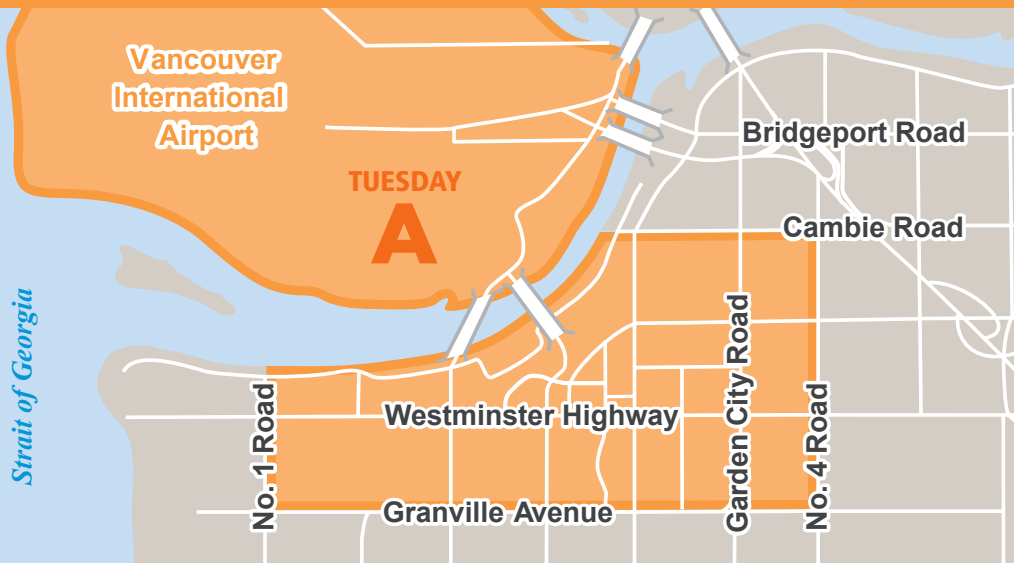

ZONE: TUESDAY A

richmond.ca/recycle

RECYCLING AND WASTE COLLECTION OVERVIEW

BLUE BOX/CART PROGRAM

Weekly collection of mixed containers, paper, glass bottles and glass jars.

GREEN CART PROGRAM

Weekly collection of food scraps, food soiled paper and yard trimmings.

GARBAGE CART PROGRAM

Biweekly collection of household items that cannot be recycled.

LARGE ITEM PICK UP PROGRAM

Pick up of six household items per year. Call 604-270-4722 to arrange pick up.

RICHMOND RECYCLING DEPOT

Free drop off of polystyrene foam (e.g. Styrofoam), upholstered furniture, flexible plastic, butane cylinders, electronics, propane tanks, fire extinguishers, lead acid batteries, and more household items. Located at 5555 Lynas Lane. Open seven days a week, 9:00 a.m. to 6:15 p.m.

RICHMOND RECYCLING & GARBAGE COLLECTION GUIDE

For more details on your recycling and garbage collection and other recycling options, see the guide online at richmond.ca/recycle.

GO PAPERLESS

Are you using the free Richmond Recycling app to view your collection schedule, set up alerts, learn where to recycle items and more? Opt out of future printed calendars by contacting 604-276-4010 or garbageandrecycling@richmond.ca.

USEFUL CONTACT INFORMATION

RICHMOND ENVIRONMENTAL PROGRAMS

604-276-4010
garbageandrecycling@richmond.ca

- Report missed collection
- Report illegal dumping
- Request recycling guides/supplies
- Request Green/Garbage Carts

RCBC RECYCLING HOTLINE

604-732-9253 (604-RECYCLE)
rcbc.ca

RECYCLING WIZARD

richmond.ca/recyclesearch

Issued: December 2023