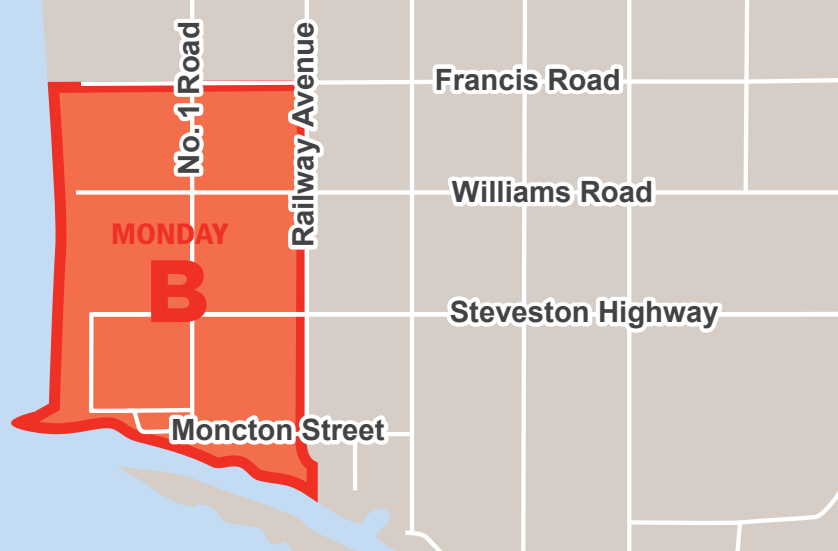

REQUEST GREEN CART OR GARBAGE CART EXCHANGE

604-276-4010

www.richmond.ca/recycle

Gulf of Georgia

Let's trim our waste!

ZONE: MONDAY B

2017 COLLECTION CALENDAR

GET THE FREE RICHMOND COLLECTION SCHEDULE APP!