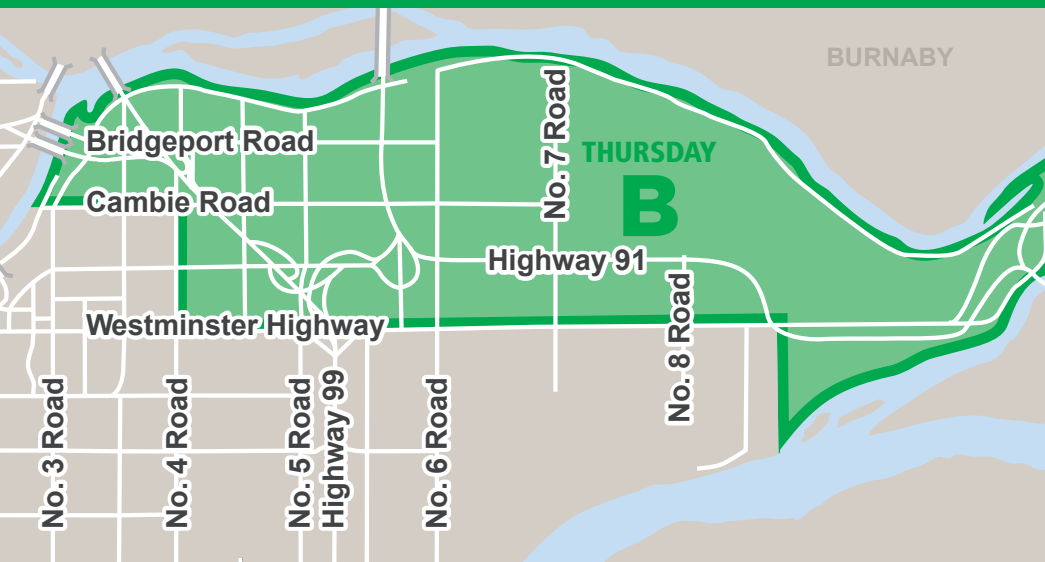

ZONE: THURSDAY B

richmond.ca/recycle

RECYCLING AND WASTE COLLECTION OVERVIEW

BLUE BOX/CART PROGRAM

Weekly collection of mixed containers, paper, glass bottles and glass jars.

GREEN CART PROGRAM

Weekly collection of food scraps, food soiled paper and yard trimmings.

GARBAGE CART PROGRAM

Biweekly collection of household items that cannot be recycled.

LARGE ITEM PICK UP PROGRAM

Pick up of six household items per year. Call 604-270-4722 to arrange pick up.

RICHMOND RECYCLING DEPOT

Free drop off of polystyrene foam (e.g. Styrofoam), upholstered furniture, flexible plastic, butane cylinders, electronics, propane tanks, fire extinguishers, lead acid batteries, and more household items. Located at 5555 Lynas Lane. Open seven days a week, 9:00 a.m. to 6:15 p.m.

RICHMOND RECYCLING & GARBAGE COLLECTION GUIDE

For more details on your recycling and garbage collection and other recycling options, see the guide online at richmond.ca/recycle.

GO PAPERLESS

Are you using the free Richmond Recycling app to view your collection schedule, set up alerts, learn where to recycle items and more? Opt out of future printed calendars by contacting 604-276-4010 or garbageandrecycling@richmond.ca.

USEFUL CONTACT INFORMATION

RICHMOND ENVIRONMENTAL PROGRAMS

604-276-4010
garbageandrecycling@richmond.ca

- Report missed collection
- Report illegal dumping
- Request recycling guides/supplies
- Request Green/Garbage Carts

RCBC RECYCLING HOTLINE

604-732-9253 (604-RECYCLE)
rcbc.ca

RECYCLING WIZARD

richmond.ca/recyclesearch

Issued: December 2023