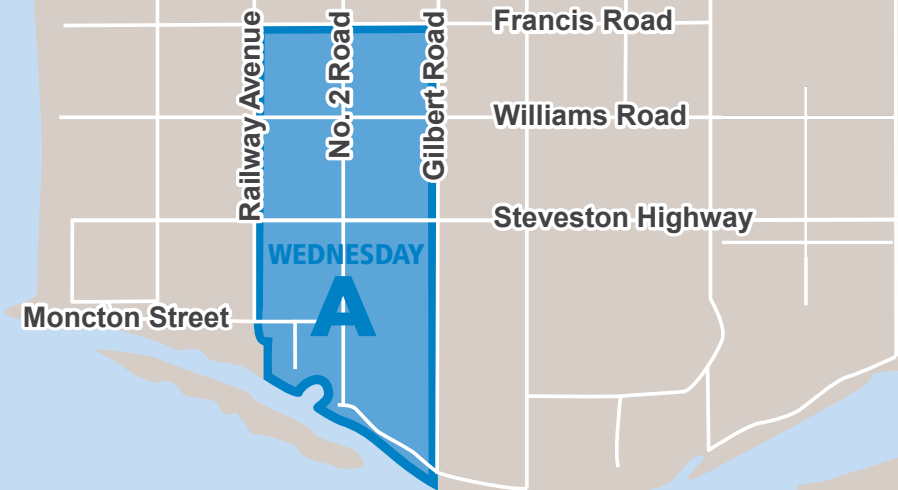

REQUEST GREEN CART OR GARBAGE CART EXCHANGE

604-276-4010

www.richmond.ca/recycle

Gulf of Georgia

Let's trim our waste!

ZONE: WEDNESDAY A 2017 COLLECTION CALENDAR

GET THE FREE RICHMOND COLLECTION SCHEDULE APP!