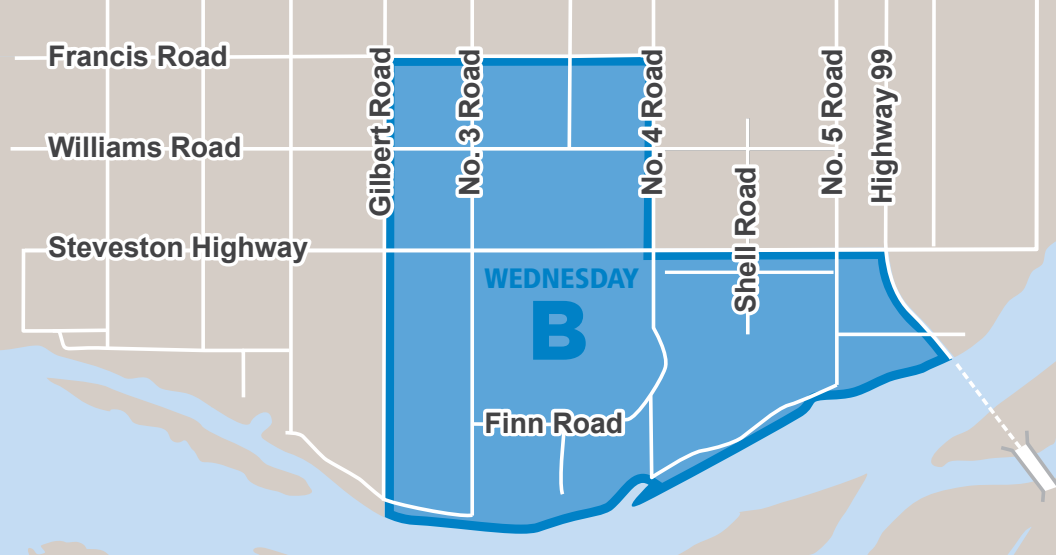

Let's trim our waste!

ZONE: WEDNESDAY B