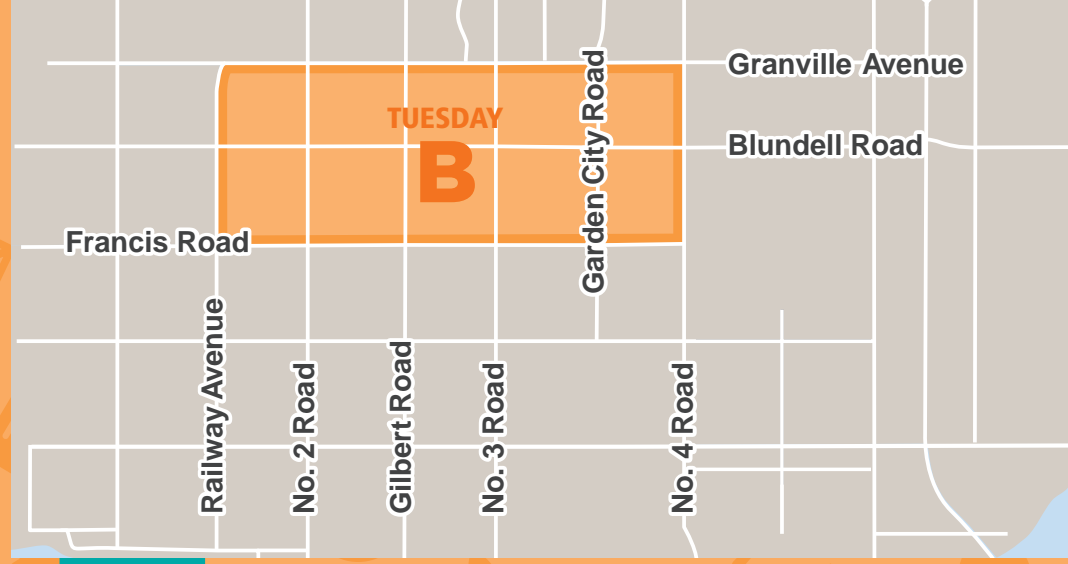

Let's trim our waste!