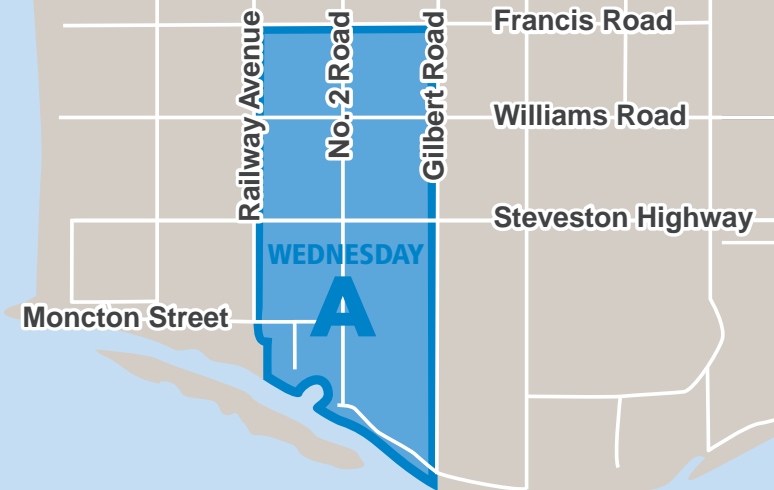

Let's trim our waste!