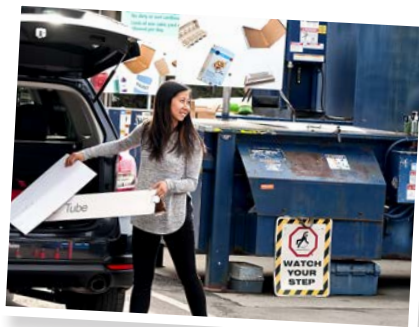

RECYCLING WIZARD

www.richmond.ca/recyclesearch

Printed on 100% post consumer content

www.richmond.ca/recycle

Gulf of Georgia