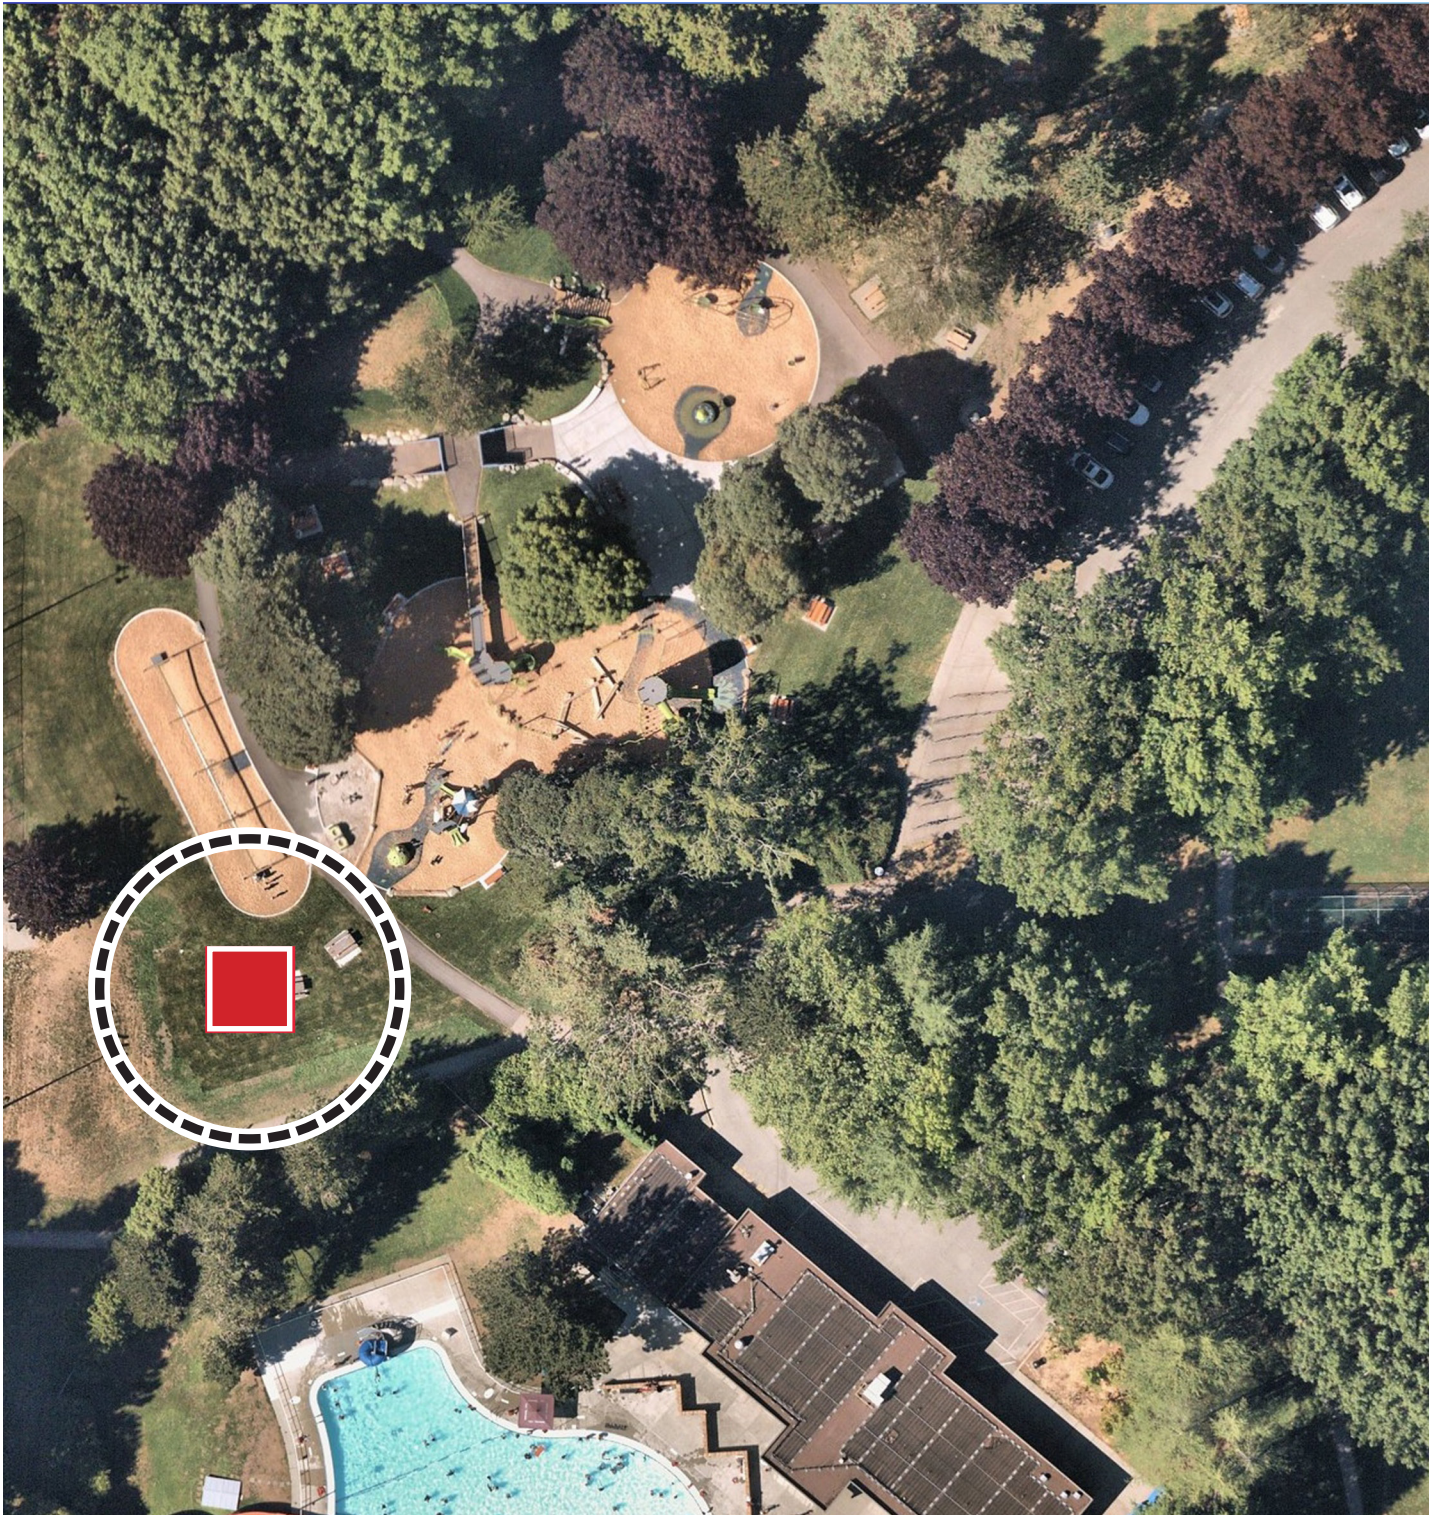

# Pop-Up Shelter Locations

	<h2>Pop-up Shelter Locations</h2> <p>Terra Nova Rural Park - Adventure Play area (2340 River Road)</p>	<p>Created: May 2024</p> <p>Scale: 1:800</p>
---	--	--

# Pop-Up Shelter Locations

Pop-up Shelter Locations  
Steveston Community Park  
(4111 Moncton Street)

Created: May 2024  
Scale: 1:1000

# Pop-Up Shelter Locations

	<p>Pop-up Shelter Locations Paulik Neighbourhood Park (7620 Heather Street)</p>	<p>Created: May 2024 Scale: 1:400</p>
---	---	---

# Pop-Up Shelter Locations

	<p>Pop-up Shelter Locations South Arm Community Park (8680 Willams Road / north of outdoor pool)</p>	<p>Created: May 2024 Scale: 1:400</p>
---	--	---