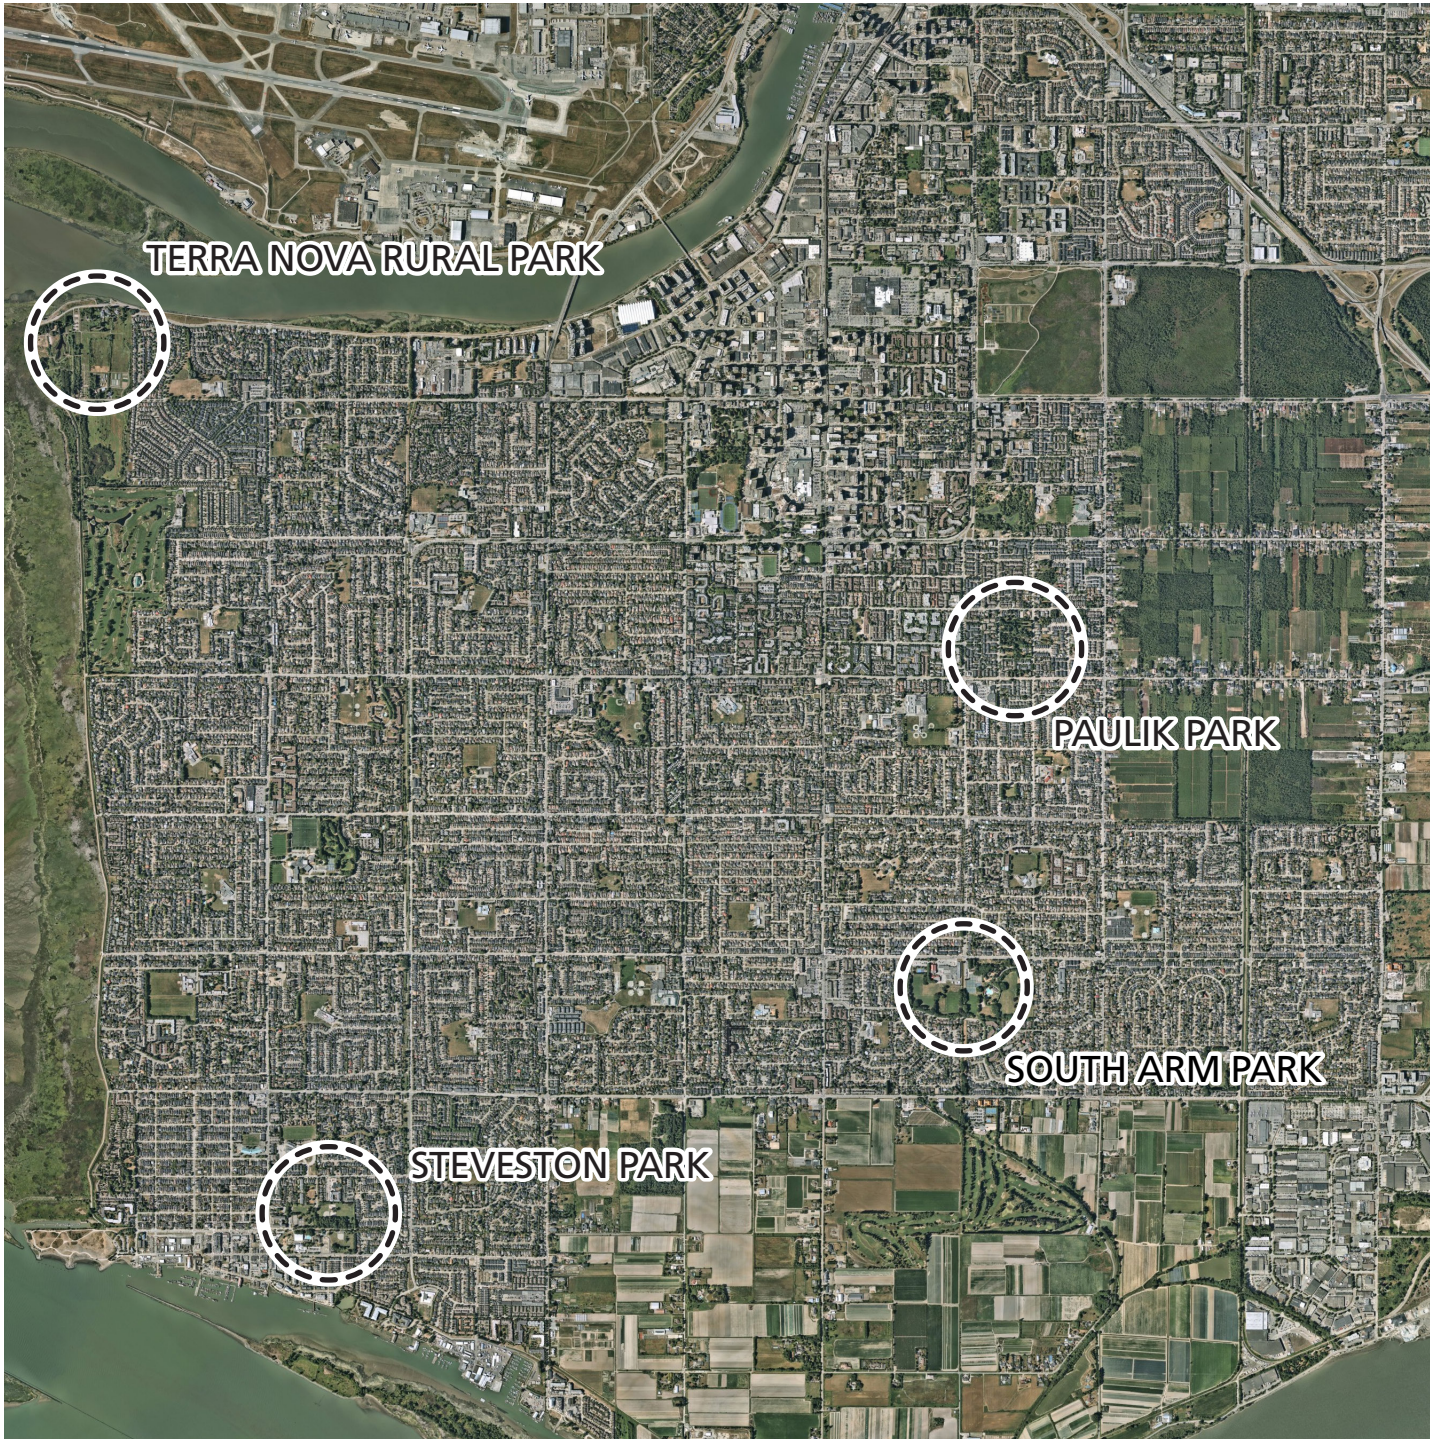

Pop-Up Shelter Locations

	<p>Pop-up Shelter Locations Overview Map</p>	<p>Created: May 2024 Scale: NTS</p>
---	--	---

# Pop-Up Shelter Locations

	<h2>Pop-up Shelter Locations</h2> <p>Terra Nova Rural Park - Adventure Play area (2340 River Road)</p>	<p>Created: May 2024</p> <p>Scale: 1:800</p>
---	--	--

# Pop-Up Shelter Locations

	<p>Pop-up Shelter Locations Paulik Neighbourhood Park (7620 Heather Street)</p>	<p>Created: May 2024 Scale: 1:400</p>
---	---	---

# Pop-Up Shelter Locations

	<p>Pop-up Shelter Locations South Arm Community Park (8680 Willams Road / north of outdoor pool)</p>	<p>Created: May 2024 Scale: 1:400</p>
---	--	---