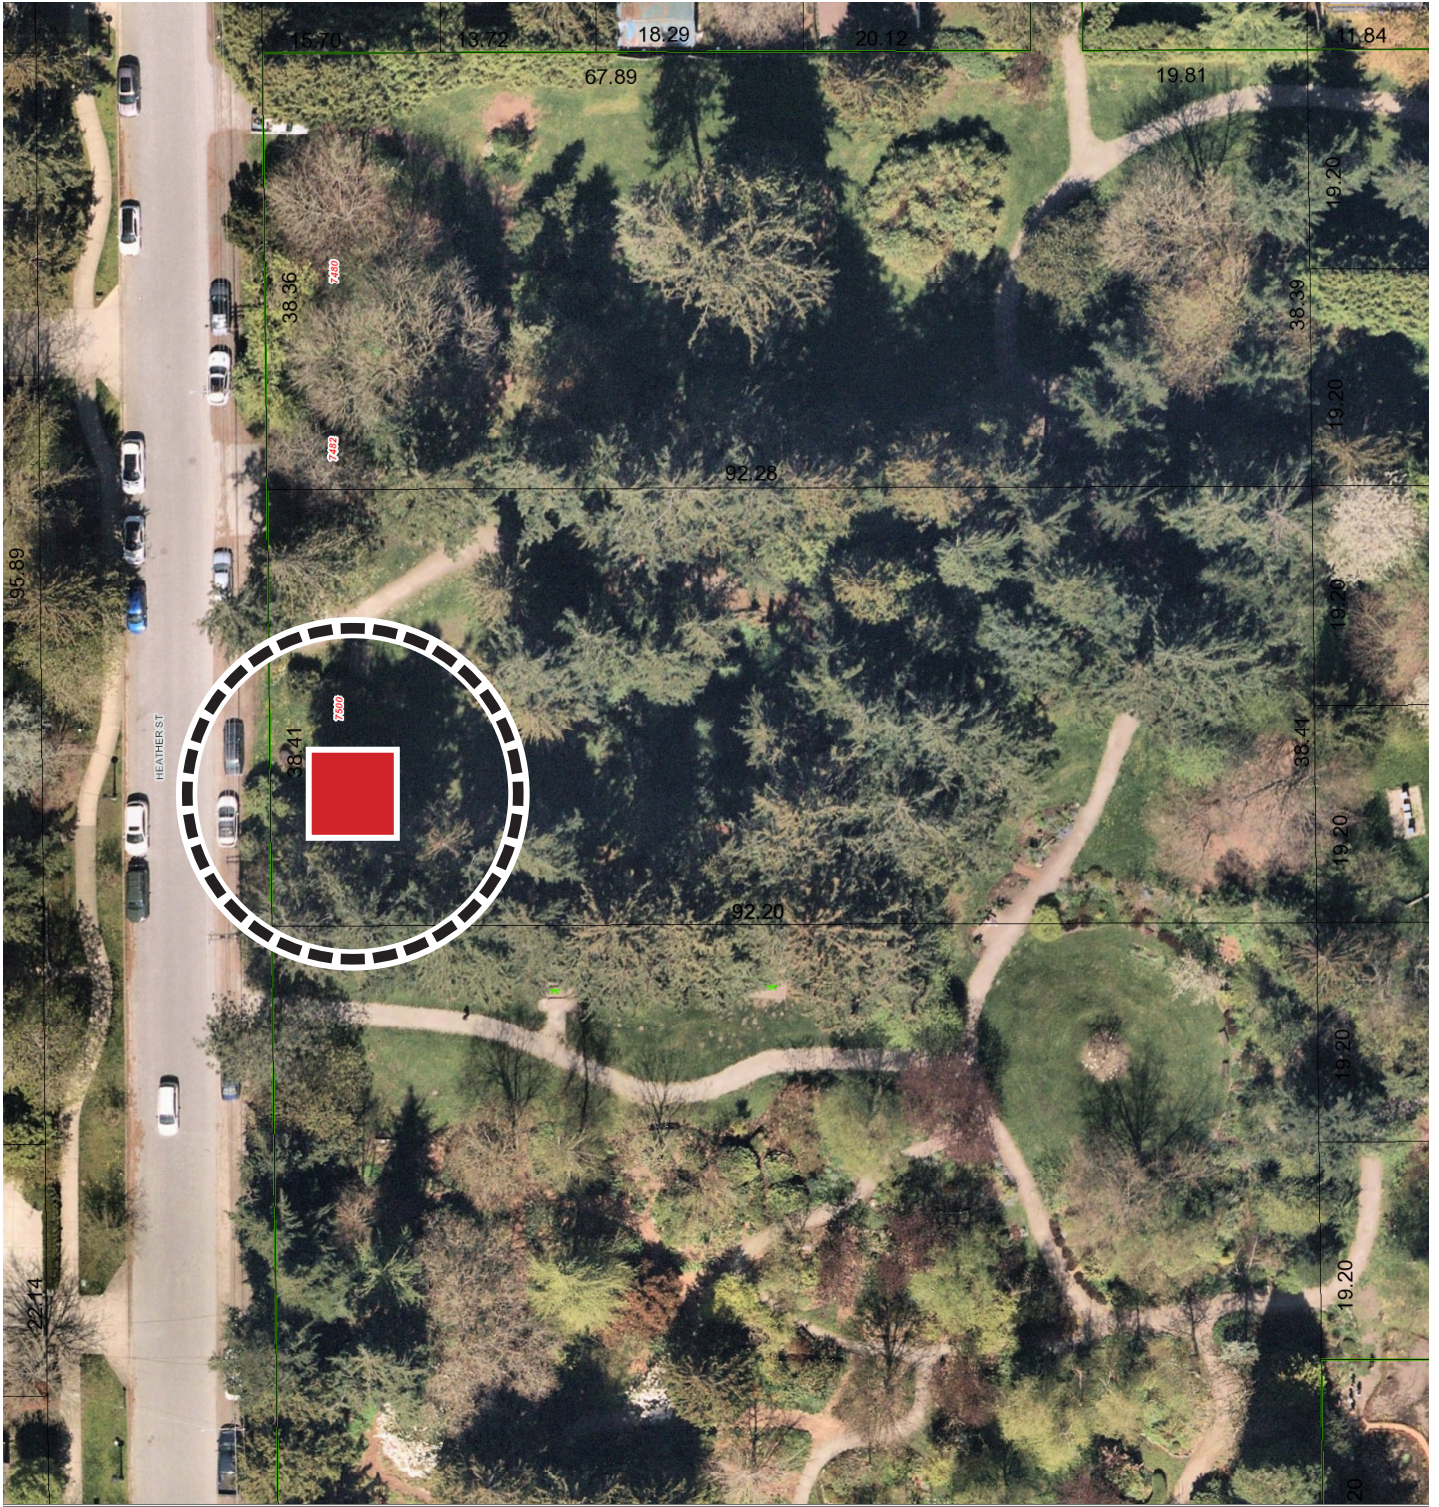

# Pop-Up Shelter Locations

	<h2>Pop-up Shelter Locations</h2> <p>Terra Nova Rural Park - Adventure Play area (2340 River Road)</p>	<p>Created: May 2024</p> <p>Scale: 1:800</p>
---	--	--

# Pop-Up Shelter Locations

Pop-up Shelter Locations  
Steveston Community Park  
(4111 Moncton Street)

Created: May 2024  
Scale: 1:1000

# Pop-Up Shelter Locations

	<p>Pop-up Shelter Locations Paulik Neighbourhood Park (7620 Heather Street)</p>	<p>Created: May 2024 Scale: 1:400</p>
---	---	---

# Pop-Up Shelter Locations

	<p>Pop-up Shelter Locations South Arm Community Park (8680 Willams Road / north of outdoor pool)</p>	<p>Created: May 2024 Scale: 1:400</p>
---	--	---