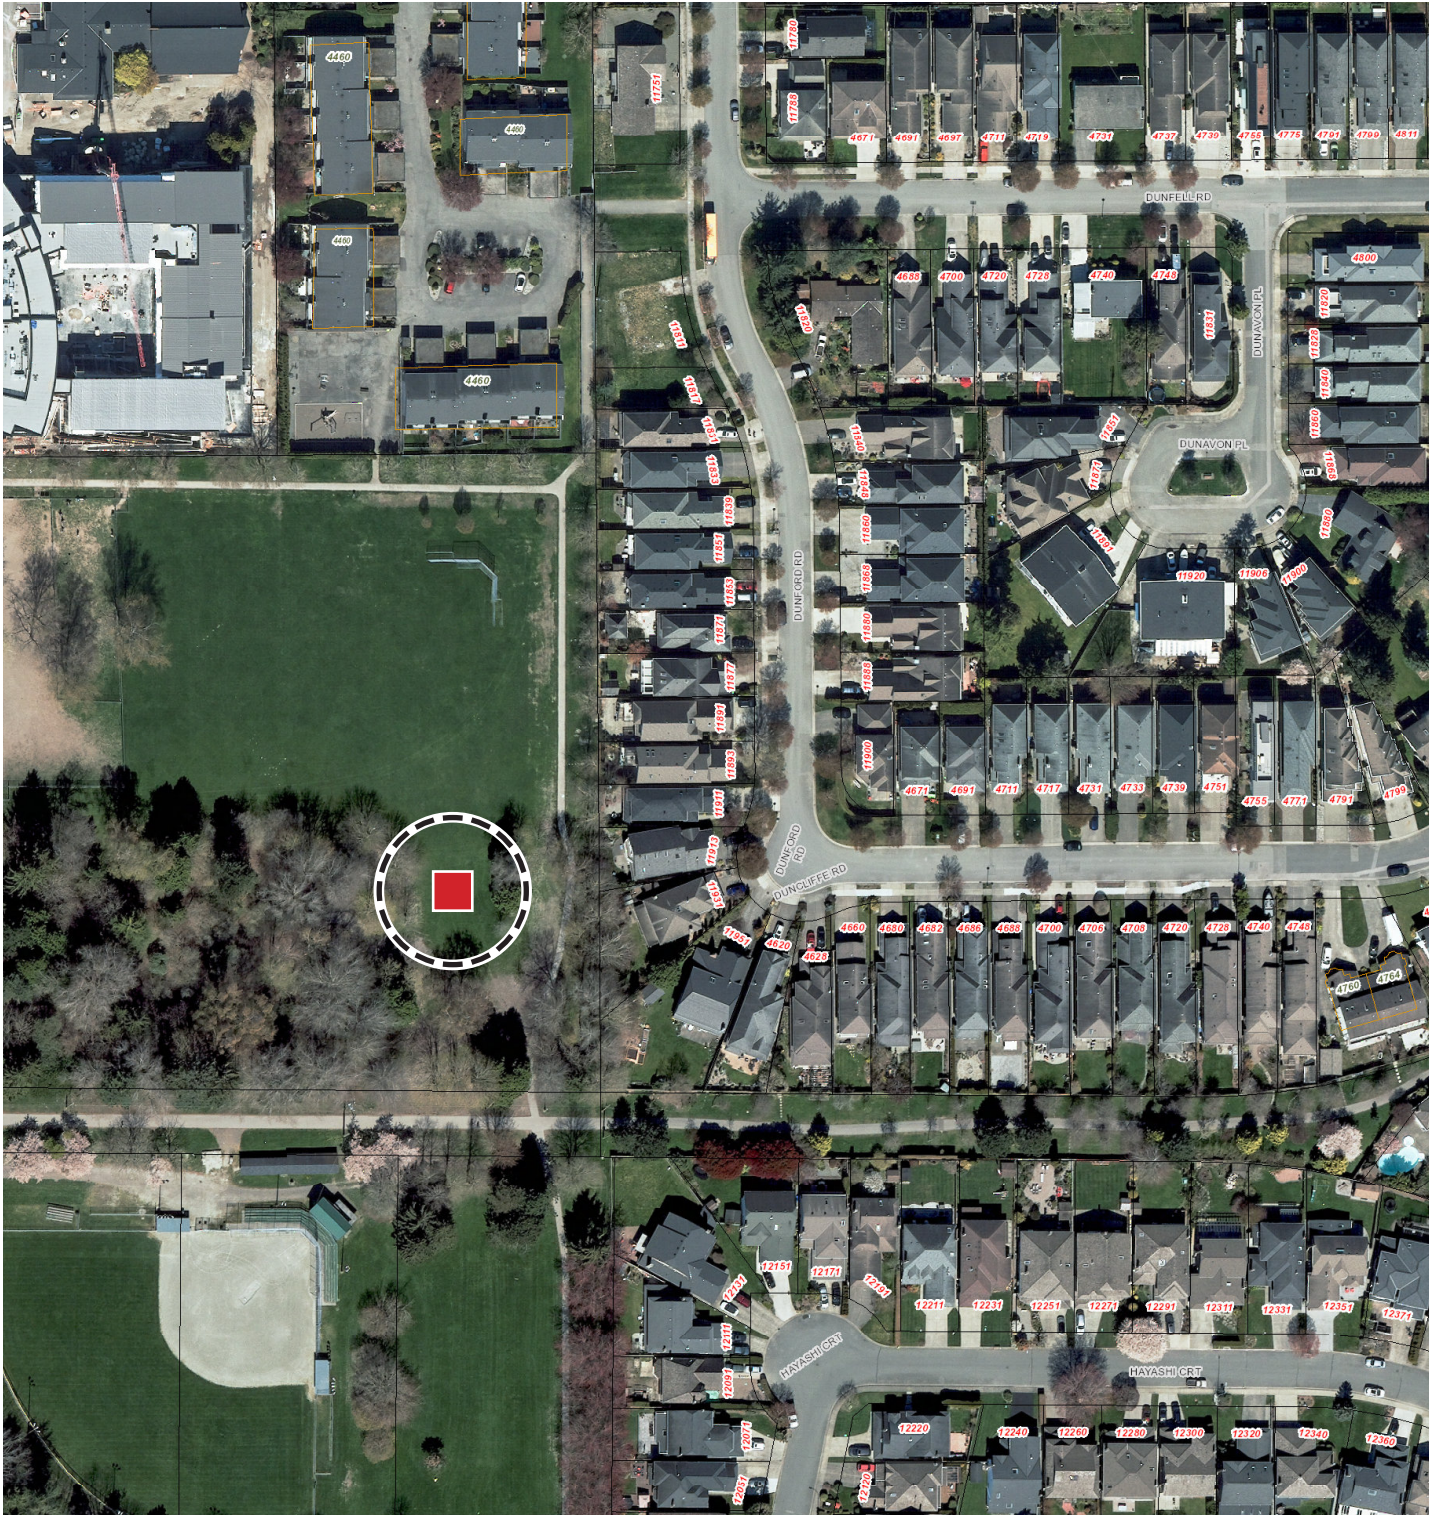

Pop-Up Shelter Locations

	<p>Pop-up Shelter Locations Overview Map</p>	<p>Created: May 2024 Scale: NTS</p>
---	--	---

# Pop-Up Shelter Locations

	<h2>Pop-up Shelter Locations</h2> <p>Terra Nova Rural Park - Adventure Play area (2340 River Road)</p>	<p>Created: May 2024</p> <p>Scale: 1:800</p>
---	--	--

# Pop-Up Shelter Locations

Pop-up Shelter Locations  
Steveston Community Park  
(4111 Moncton Street)

Created: May 2024  
Scale: 1:1000

# Pop-Up Shelter Locations

	<p>Pop-up Shelter Locations South Arm Community Park (8680 Willams Road / north of outdoor pool)</p>	<p>Created: May 2024 Scale: 1:400</p>
---	--	---