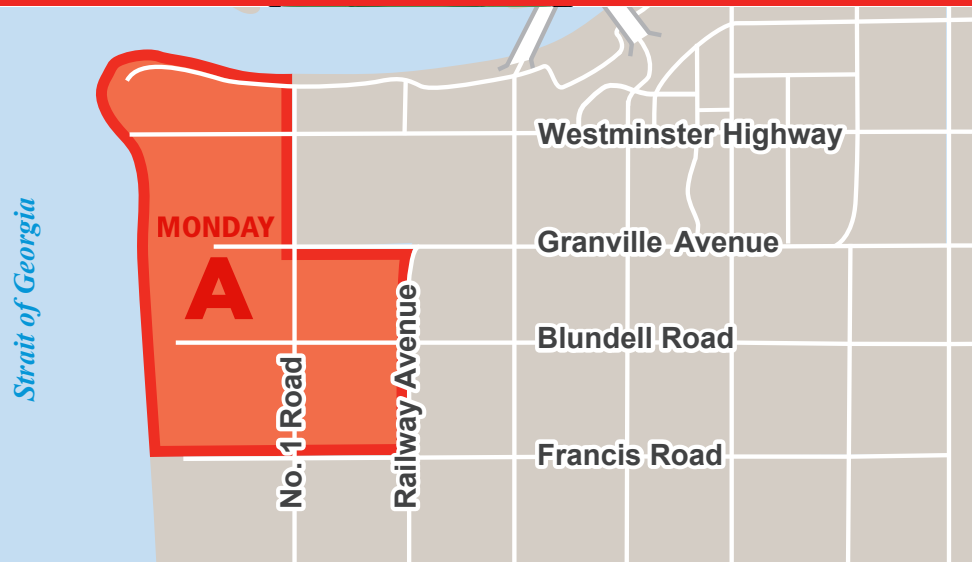

ZONE: MONDAY A

Go paperless for 2026!

Opt out of printed calendars and use the free Richmond Recycling app to view your schedule, use the search tool and more.

Opt out by Feb. 7, 2025 to enter a prize draw!

Scan the code or go to richmond.ca/recycle.

Let's rethink waste

RECYCLING AND WASTE COLLECTION OVERVIEW

BLUE BOX/CART PROGRAM

Weekly collection of mixed containers, paper, glass bottles and glass jars.

GREEN CART PROGRAM

Weekly collection of food scraps, food soiled paper and yard trimmings.

GARBAGE CART PROGRAM

Biweekly collection of household items that cannot be recycled.

LARGE ITEM PICK UP PROGRAM

Pick up of six household items per year. Call 604-270-4722 to arrange pick up.

RICHMOND RECYCLING DEPOT

Free drop off of polystyrene foam (e.g. Styrofoam), upholstered furniture, flexible plastic, butane cylinders, electronics, propane tanks, fire extinguishers, lead acid batteries, and more household items. Located at 5555 Lynas Lane. Open seven days a week, 9:00 a.m. to 6:15 p.m.

RICHMOND RECYCLING & GARBAGE COLLECTION GUIDE

For more details on your recycling and garbage collection and other recycling options, see the guide online at richmond.ca/recycle.

USEFUL CONTACT INFORMATION

RICHMOND ENVIRONMENTAL PROGRAMS

604-276-4010
garbageandrecycling@richmond.ca

- Report missed collection
- Report illegal dumping
- Request recycling guides/supplies
- Request Green/Garbage Carts

RCBC RECYCLING HOTLINE

604-732-9253 (604-RECYCLE)
rcbc.ca

RECYCLING WIZARD

richmond.ca/recyclesearch

Issued: December 2024