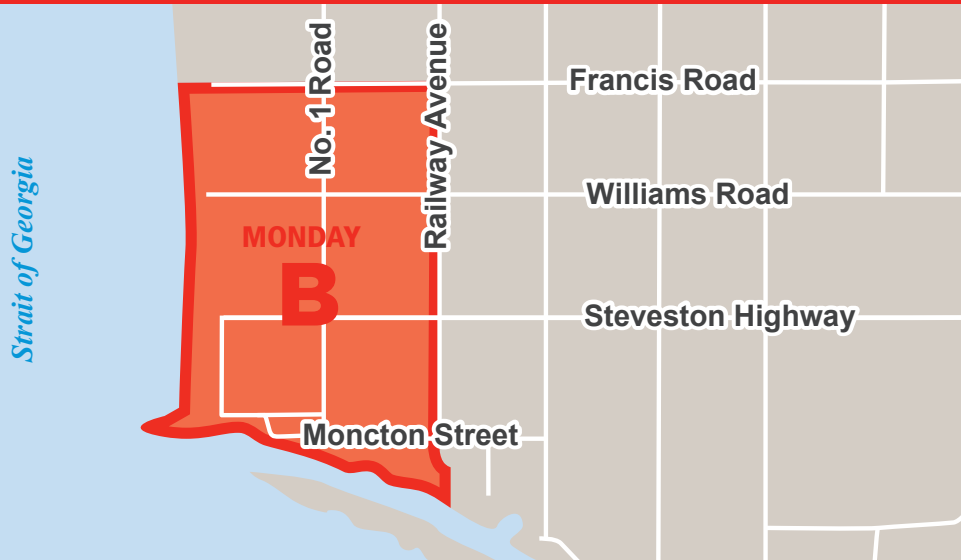

2025 COLLECTION CALENDAR

ZONE: MONDAY B

Go paperless for 2026!

Opt out of printed calendars and use the free Richmond Recycling app to view your schedule, use the search tool and more.

Opt out by Feb. 7, 2025 to enter a prize draw!