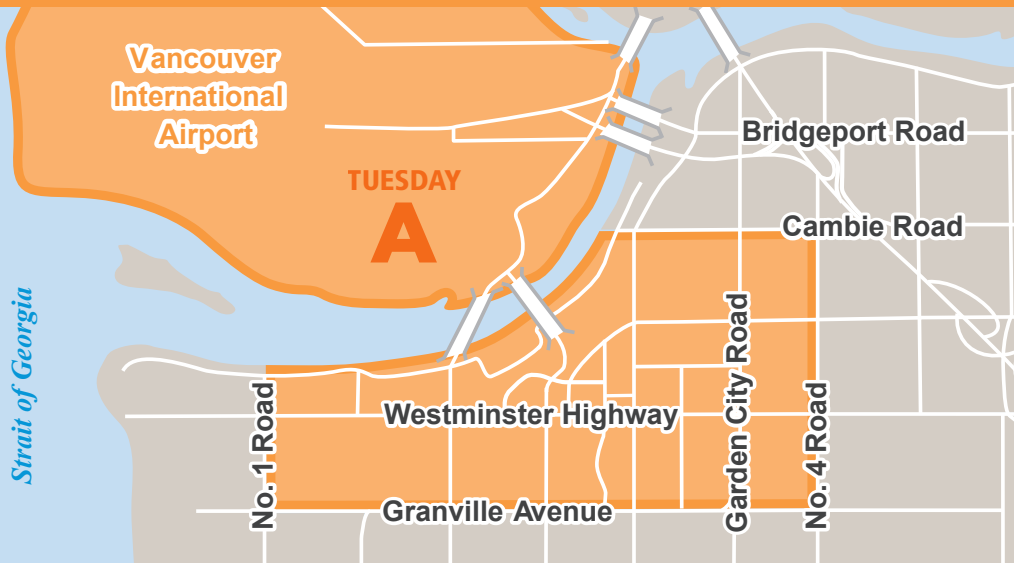

2025 COLLECTION CALENDAR

ZONE: TUESDAY A

Go paperless for 2026!

Opt out of printed calendars and use the free Richmond Recycling app to view your schedule, use the search tool and more.

Opt out by Feb. 7, 2025 to enter a prize draw!