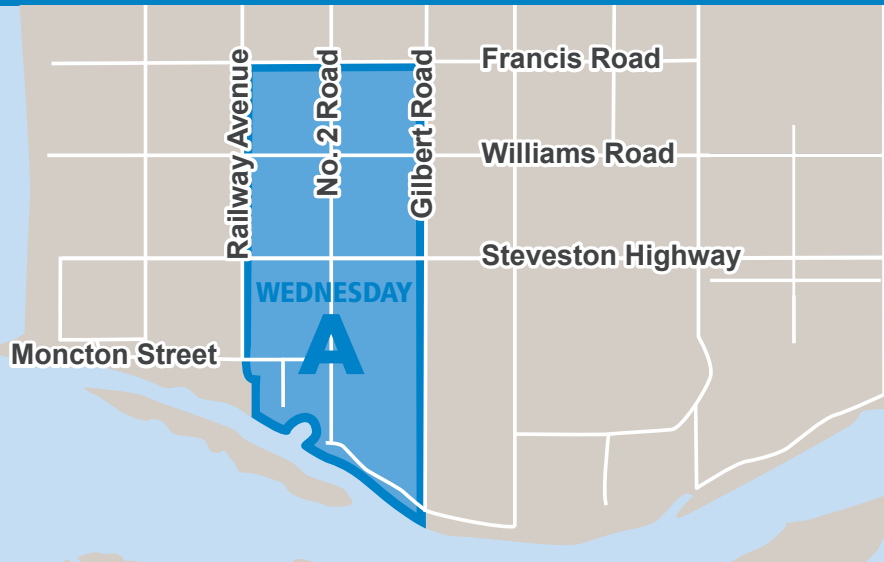

2025 COLLECTION CALENDAR

ZONE: WEDNESDAY A

Strait of Georgia

Go paperless for 2026!

Opt out of printed calendars and use the free Richmond Recycling app to view your schedule, use the search tool and more.

RICHMOND RECYCLING DEPOT

Free drop off of polystyrene foam (e.g. Styrofoam), upholstered furniture, flexible plastic, butane cylinders, electronics, propane tanks, fire extinguishers, lead acid batteries, and more household items. Located at 5555 Lynas Lane. Open seven days a week, 9:00 a.m. to 6:15 p.m.