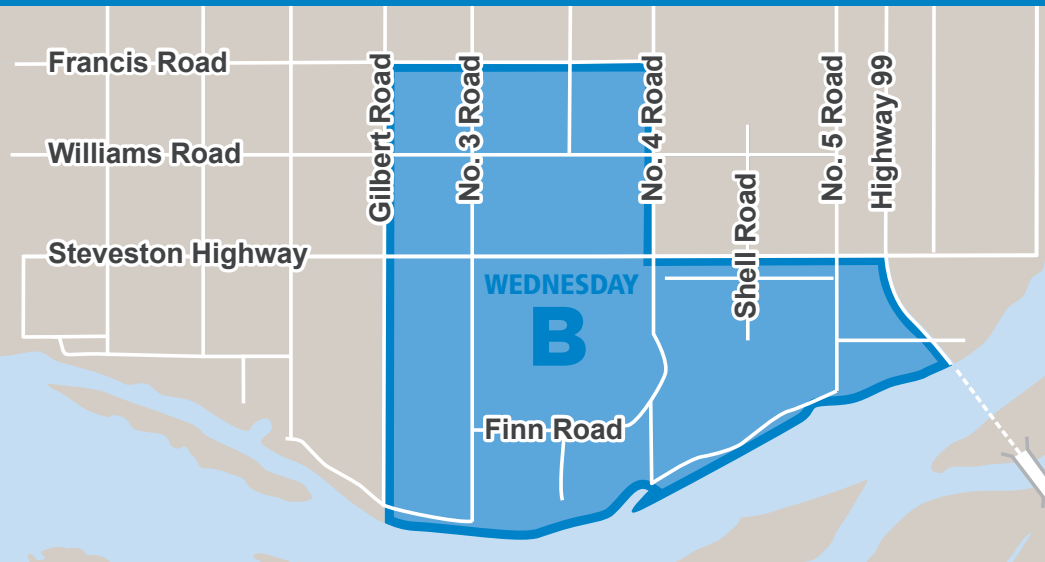

2025 COLLECTION CALENDAR

ZONE: WEDNESDAY B

Go paperless for 2026!

Opt out of printed calendars and use the free Richmond Recycling app to view your schedule, use the search tool and more.

Opt out by Feb. 7, 2025 to enter a prize draw!
Scan the code or go to richmond.ca/recycle.