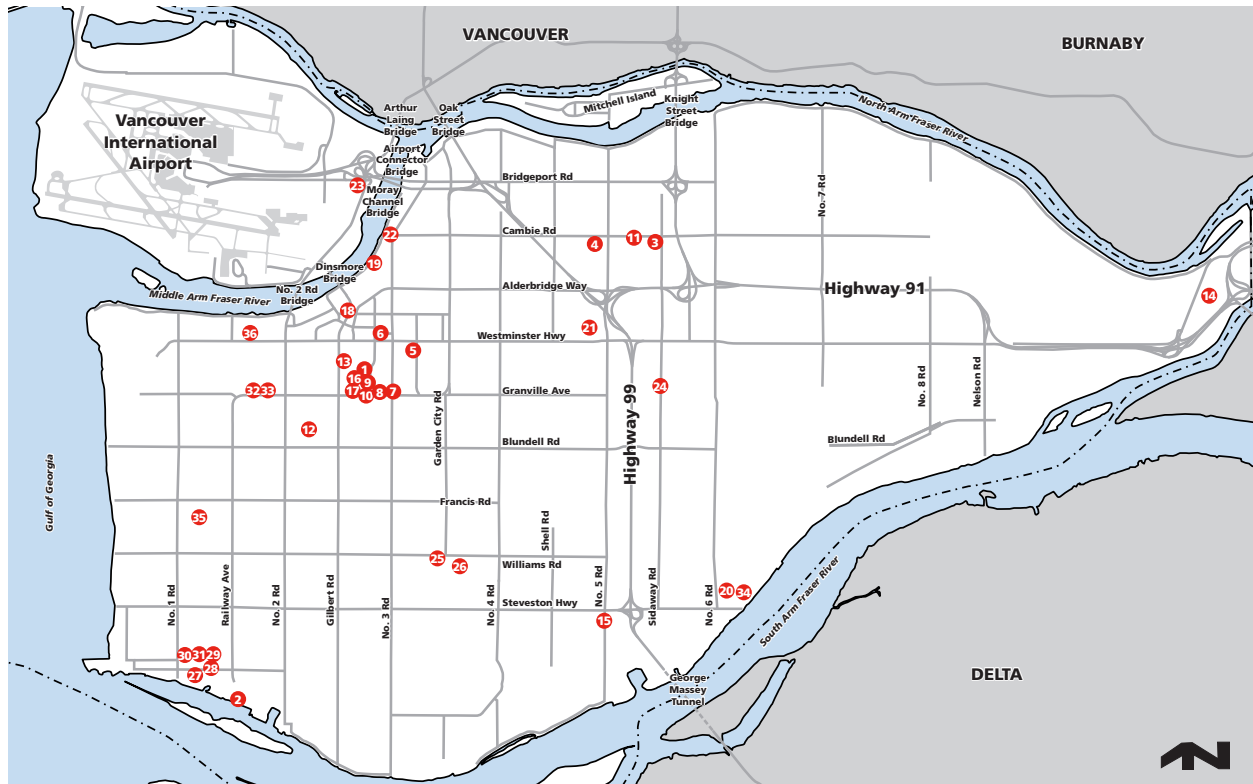

PUBLICLY ACCESSIBLE AEDs IN RICHMOND

60 AEDs are available inside of buildings and are accessible during regular hours of operation.

1 Brighthouse Library 100-7700 Minoru Gate 2 Britannia Shipyards 5180 Westwater Dr 3 Cambie Community Centre 12800 Cambie Rd 4 Cambie Library 150-11590 Cambie Rd 5 City Centre Community Centre—Lang 140-8279 Saba Rd 6 City Centre Community Centre (2) 150-5900 Minoru Blvd • 1st Floor • 2nd Floor 7 City Hall (4) 6911 No. 3 Rd • 1st Floor • 4th Floor • Community Social Development (2) 8 City Hall—Annex 6900 Minoru Blvd 9 Cultural Centre 7700 Minoru Gate • 1st Floor 10 Cultural Centre Annex 7660 Minoru Gate 11 East Richmond Community Hall 12360 Cambie Rd	12 Garratt Wellness Centre 7504 Chelsea Pl 13 Gateway Theatre 6500 Gilbert Rd 14 Hamilton Community Centre 5140 Smith Dr 15 Ironwood Library 11688 Steveston Hwy 16 Minoru Arenas (2) 7551 Minoru Gate • Silver • Stadium 17 Minoru Centre for Active Living (6) 7191 Granville Ave • Seniors 1st Floor • Seniors 2nd Floor • Seniors CLT • Aquatic Front Desk • Fitness • Pool Deck 18 Richmond Curling Club 5540 Hollybridge Way 19 Richmond Gymnastics 140-7400 River Rd 20 Richmond Ice Centre (3) 14140 Triangle Rd • Forum • Igloo/Garage • Pond	21 Richmond Nature Park 11851 Westminster Hwy 22 Rod & Gun Club 7891 Cambie Rd 23 Sea Island Community Centre (2) 7140 Miller Rd • 1st Floor • Sea Island School Gym 24 Sidaway Yard 6711 Sidaway Rd 25 South Arm Community Centre (4) 8880 Williams Rd • Back • Fitness • Front • Hall 26 South Arm Outdoor Pool 10100 South Arm Pl 27 Temporary Steveston Community Centre & Library 4320 Moncton Street 28 Steveston Japanese Canadian Cultural Centre 4251 Moncton St 29 Steveston Martial Arts Centre 4251 Moncton St 30 Steveston Net Shed 4111 Moncton St	31 Steveston Outdoor Pool 4151 Moncton St 32 Thompson Community Centre 5151 Granville Ave 33 Thompson Community Centre Annex 5151 Granville Ave 34 Watermania (2) 14300 Entertainment Blvd • Fitness Centre • Pool Deck 35 West Richmond Community Centre (2) 9180 No. 1 Rd • 1st Floor • Out of School Care 36 Works Yard (7) 5599 Lynas Lane • Dispatch • First Aid • Operations Annex • Parks and Recreation Office • Pump Stations • Recycle Depot • Trades Building

Learn more at richmond.ca/AED