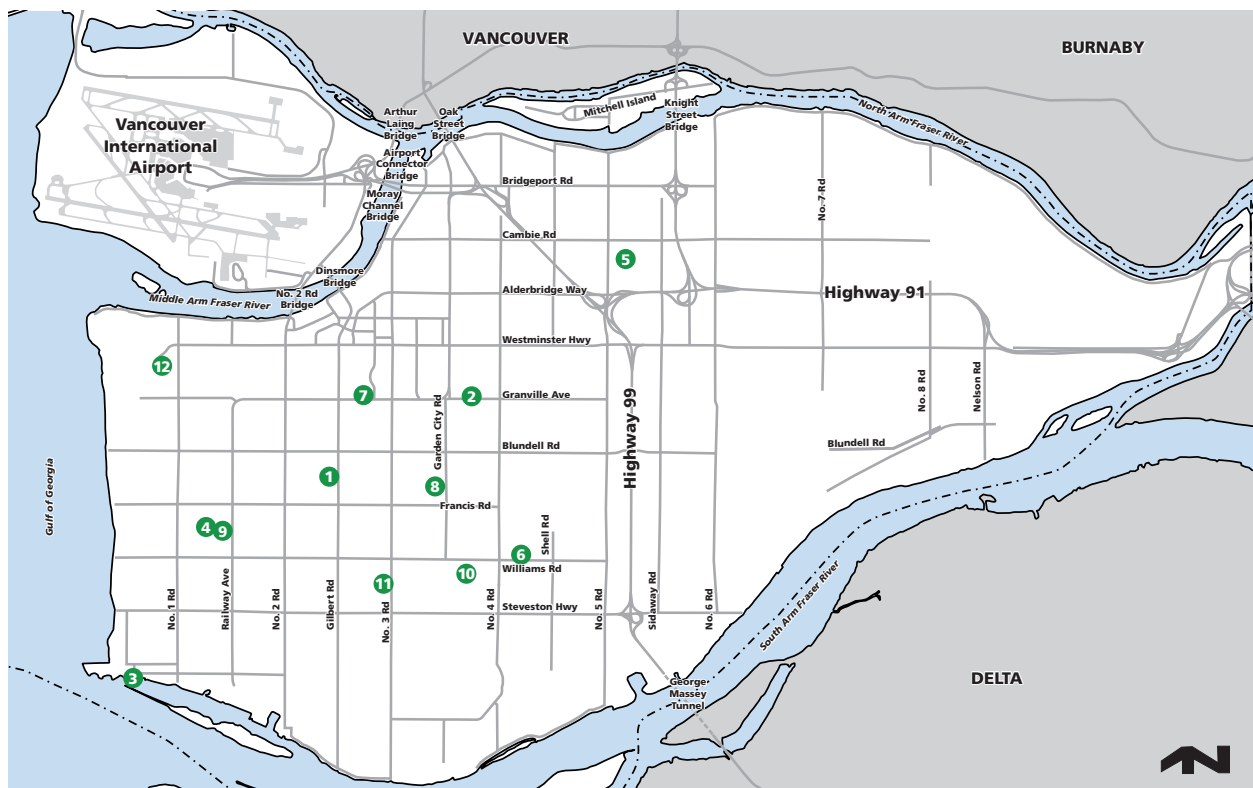

PUBLICLY ACCESSIBLE AEDs IN RICHMOND

As part of the City of Richmond's commitment to health and safety for residents and visitors, there are **72 AEDs** located City parks, community centres, the Works Yard, libraries and office buildings.

12 AEDs are available in public spaces and are accessible at all times.

- | | | |
|--|---|--|
| <p>1 Blundell Park
6340 Blundell Rd</p> <p>2 Garden City Park
(Community Park and Arboretum)
6620 Garden City Rd</p> <p>3 Garry Point Park
12011 7th Ave</p> <p>4 Hugh Boyd Park
9200 No. 1 Rd</p> | <p>5 King George Park
4100 No. 5 Rd</p> <p>6 McNair Park
9460 No. 4 Rd</p> <p>7 Minoru Park
7191 Granville Ave</p> <p>8 Palmer/Garden City School
(Baseball Complex)
8260 St. Albans Rd</p> | <p>9 West Richmond Pitch & Putt
9751 Pendleton Rd</p> <p>10 South Arm Park
8680 Williams Rd</p> <p>11 Steveston—London Park
6440 Williams Rd</p> <p>12 Terra Nova Rural Park
(Red Barn)
2631 Westminster Hwy</p> |
|--|---|--|