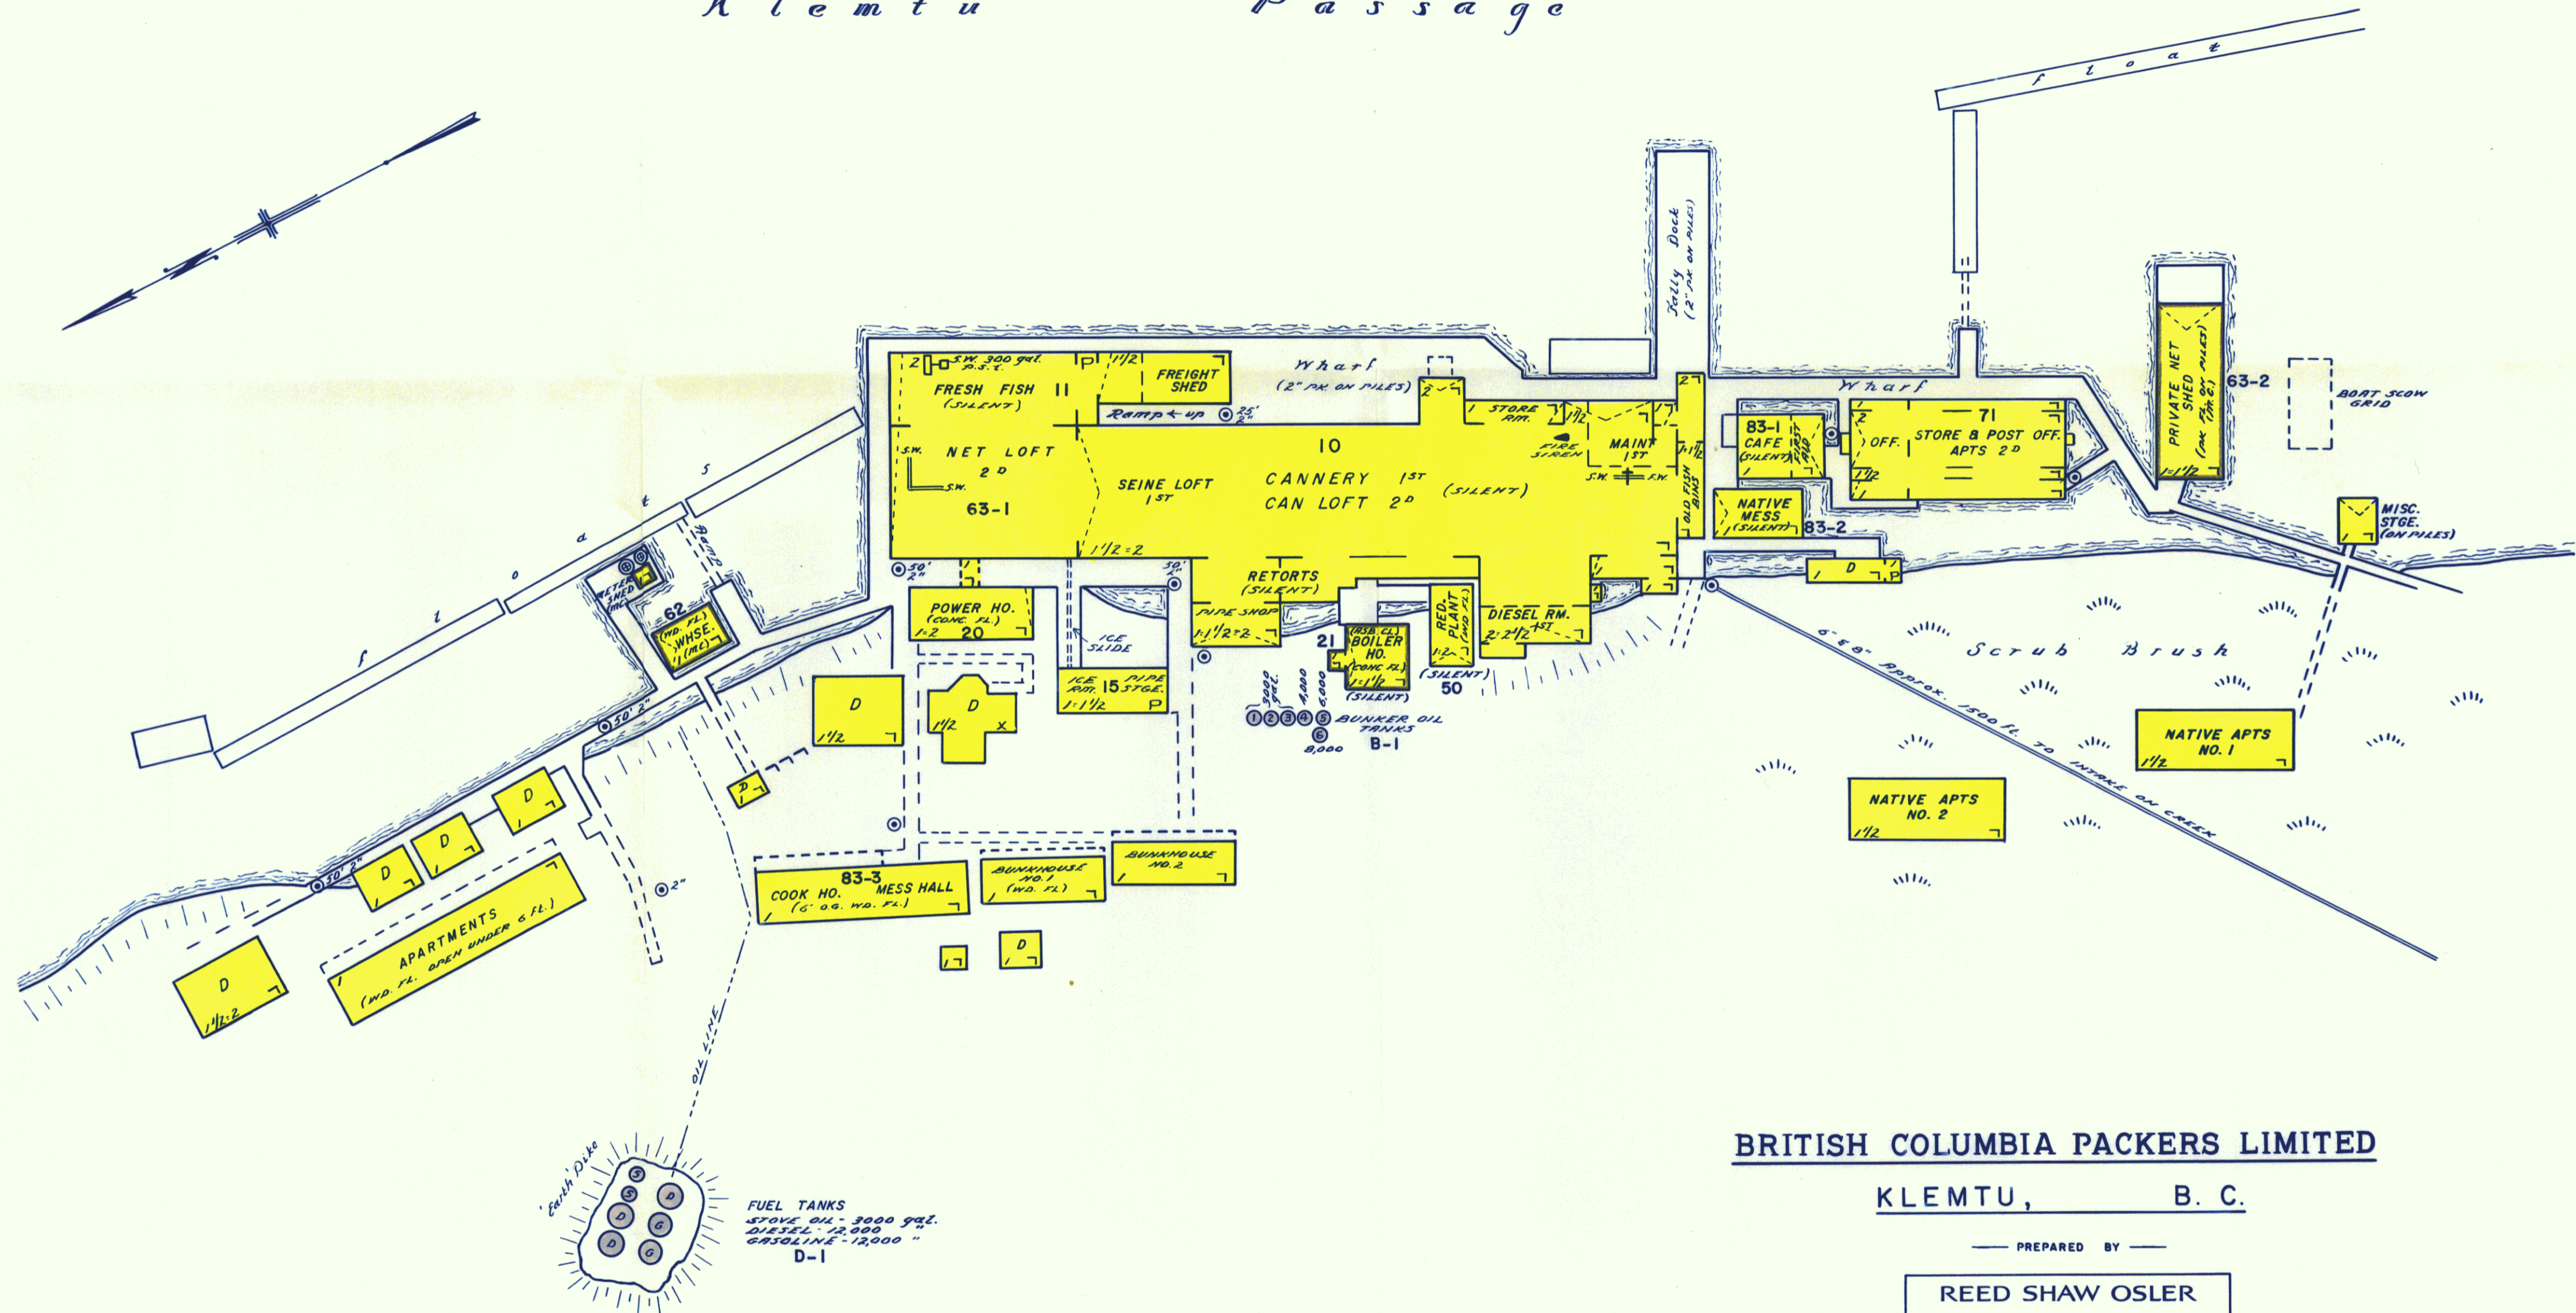

Klemtu Passage

BRITISH COLUMBIA PACKERS LIMITED

KLEMTU, B. C.

PREPARED BY
REED SHAW OSLER LIMITED
 INSURANCE BROKERS

SCALE 1 IN. = 50 FT. JULY 1969.