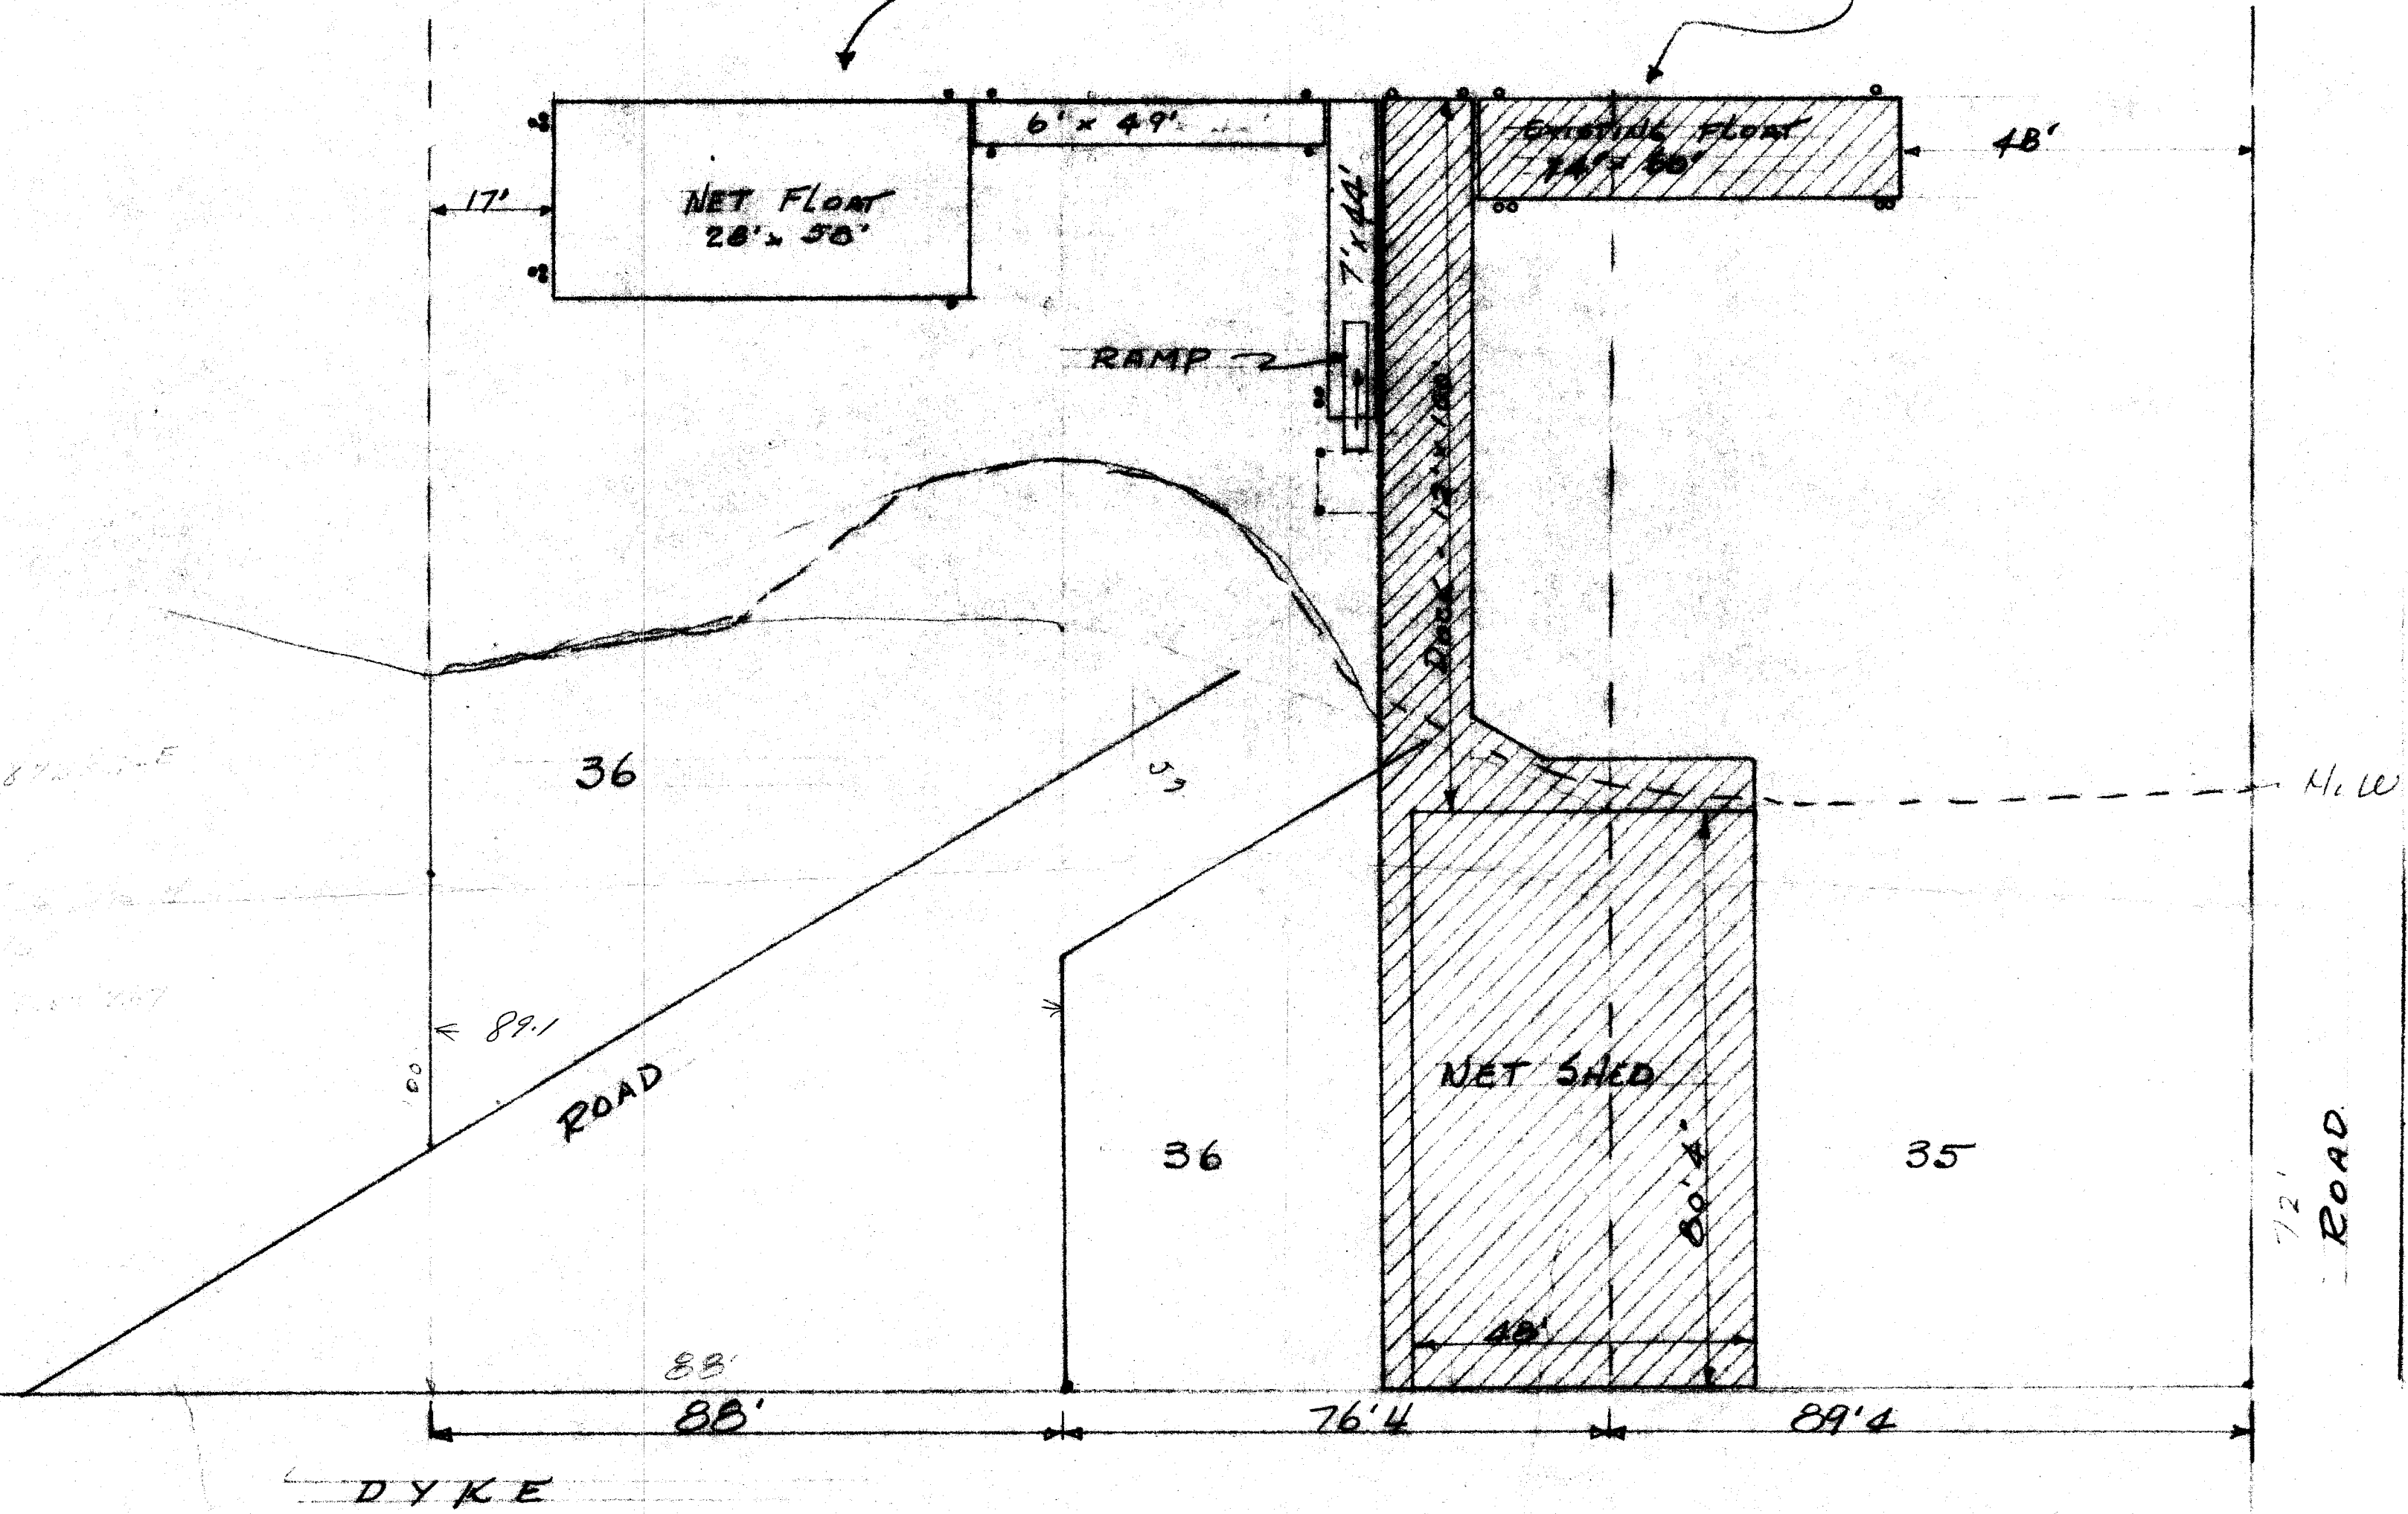

MOVE DELTA CAMP FLOATS
TO THIS POSITION

EXISTING BLDG., FLOATS, ETC
CROSS CHECKED

Handwritten notes:
 872000-E
 12/1/10
 12425

Handwritten notes:
 Special Survey
 12/1/10
 12425

Handwritten notes:
 Ref. W.
 12425

WESTHAM ST.

LADNER CAMP

SCALE - 1" = 20' A.B

2001 34 3 12.10