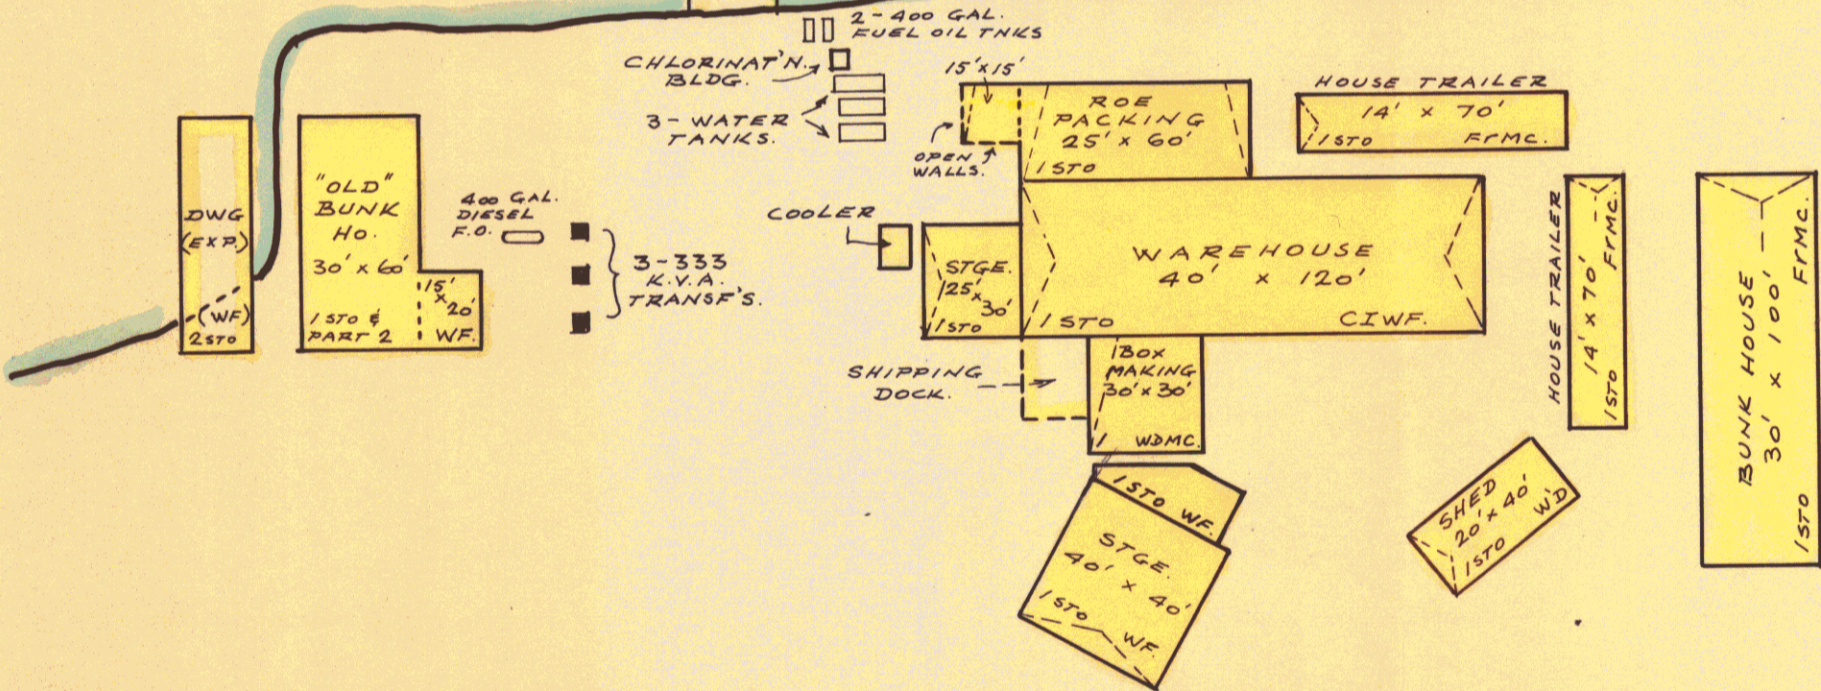

WRANGELL NARROWS (TIDAL)

GEORGE WESTON LIMITED
"NELBRO PACKING COMPANY"
 PETERSBURG, ALASKA, U.S.A.

SCALE: 1"=50' DATE: JULY, 1987 INSP: A.H.

M & M PROTECTION CONSULTANTS
 A RESOURCE OF MARSH & McLENNAN

CALGARY TORONTO VANCOUVER
 MONTREAL HALIFAX WINNIPEG
 EDMONTON