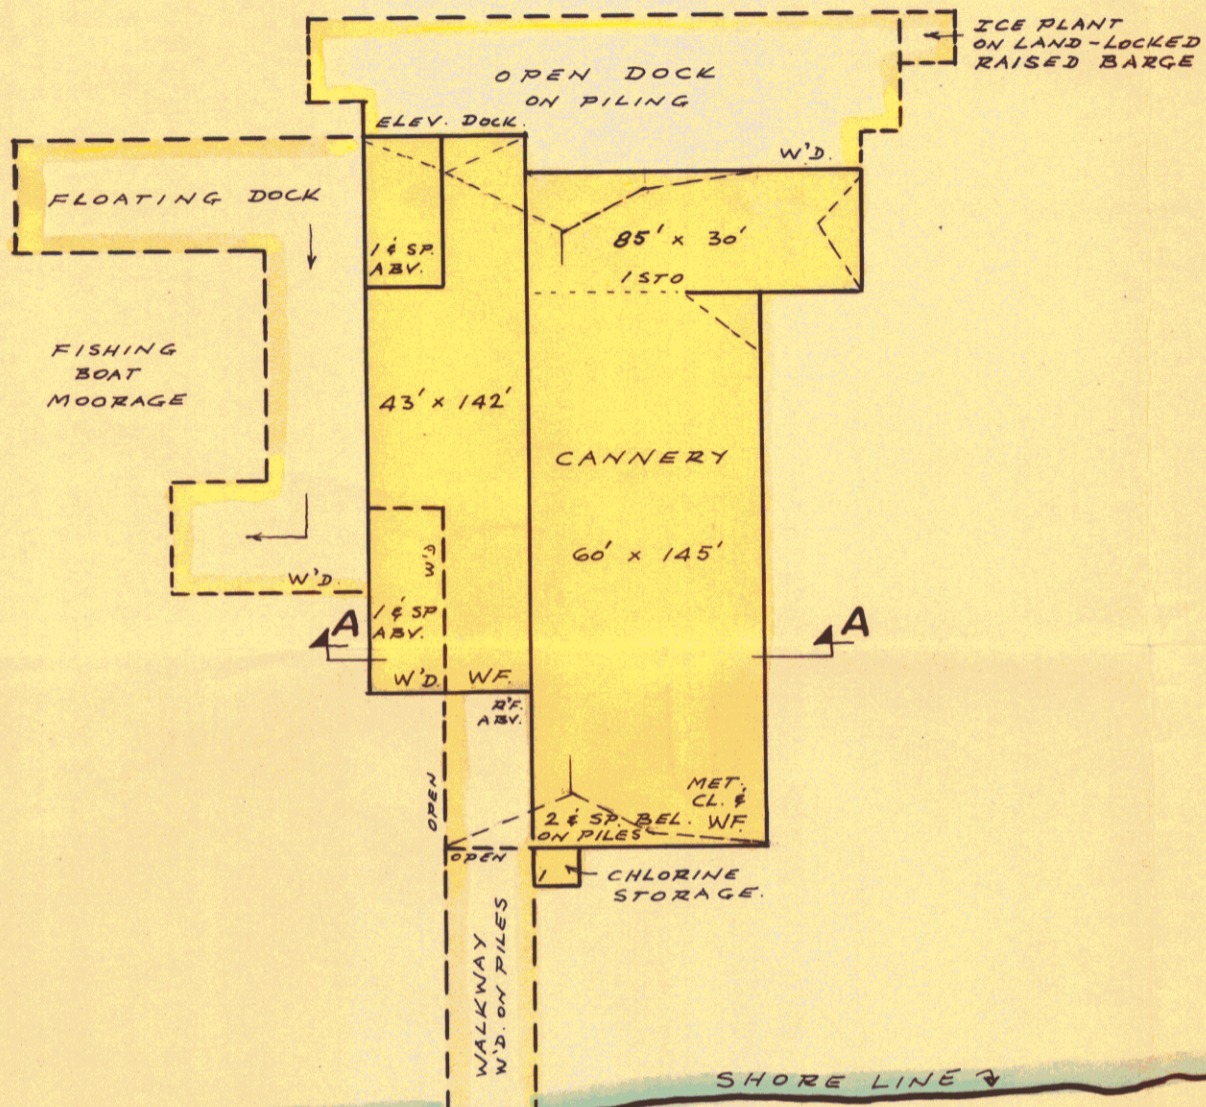

WRANGELL NARROWS (TIDAL)

GEORGE WESTON LIMITED
"NELBRO PACKING COMPANY"
 PETERSBURG, ALASKA, U.S.A.

SCALE: 1"=50' DATE: JULY, 1987 INSP: A.H.

M & M PROTECTION CONSULTANTS
 A RESOURCE OF MARSH & McLENNAN

CALGARY TORONTO VANCOUVER
 MONTREAL HALIFAX WINNIPEG
 EDMONTON