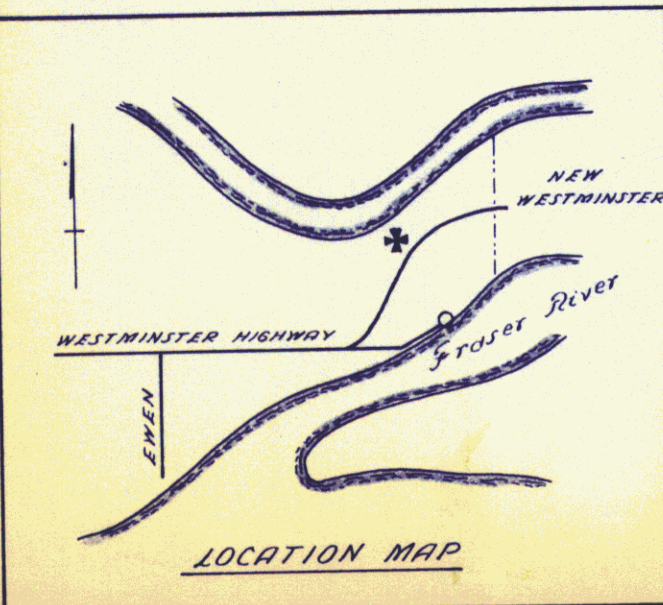

To Westminster Highway
2 MILES TO FIRE HALL →

QUEENSBOROUGH SHIPYARD
NELSON BROS. FISHERIES LIMITED
RICHMOND, B. C.

— PREPARED BY —

REED, SHAW & MCNAUGHT
INSURANCE SERVICE
VANCOUVER CALGARY EDMONTON REGINA
WINNIPEG TORONTO MONTREAL

SCALE 1 IN. = 50 FT.

JULY 1964.

SEPTEMBER	1967.
REVISION	