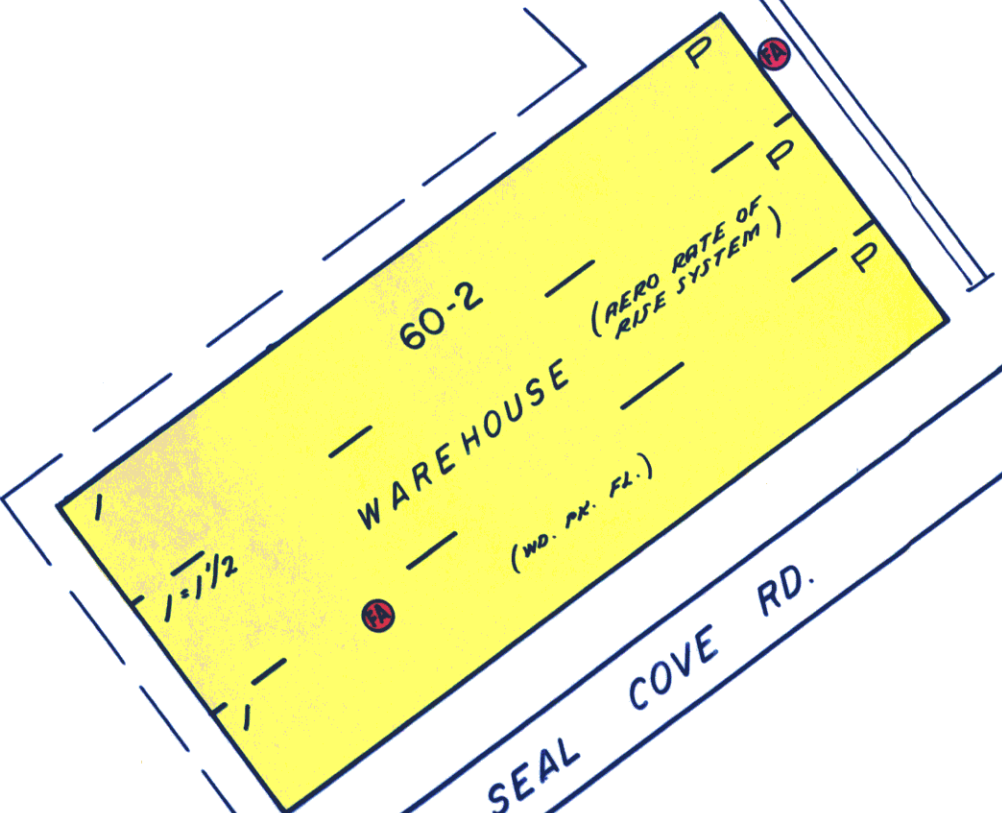

Prince Rupert Harbour

200' 8" = 8"
4 MILES TO FIRE HALL

BRITISH COLUMBIA PACKERS LIMITED
RUPERT COLD STORAGE
 PRINCE RUPERT, B. C.

PREPARED BY
REED SHAW OSLER
 LIMITED
 INSURANCE BROKERS

SCALE 1 IN. = 50 FT.