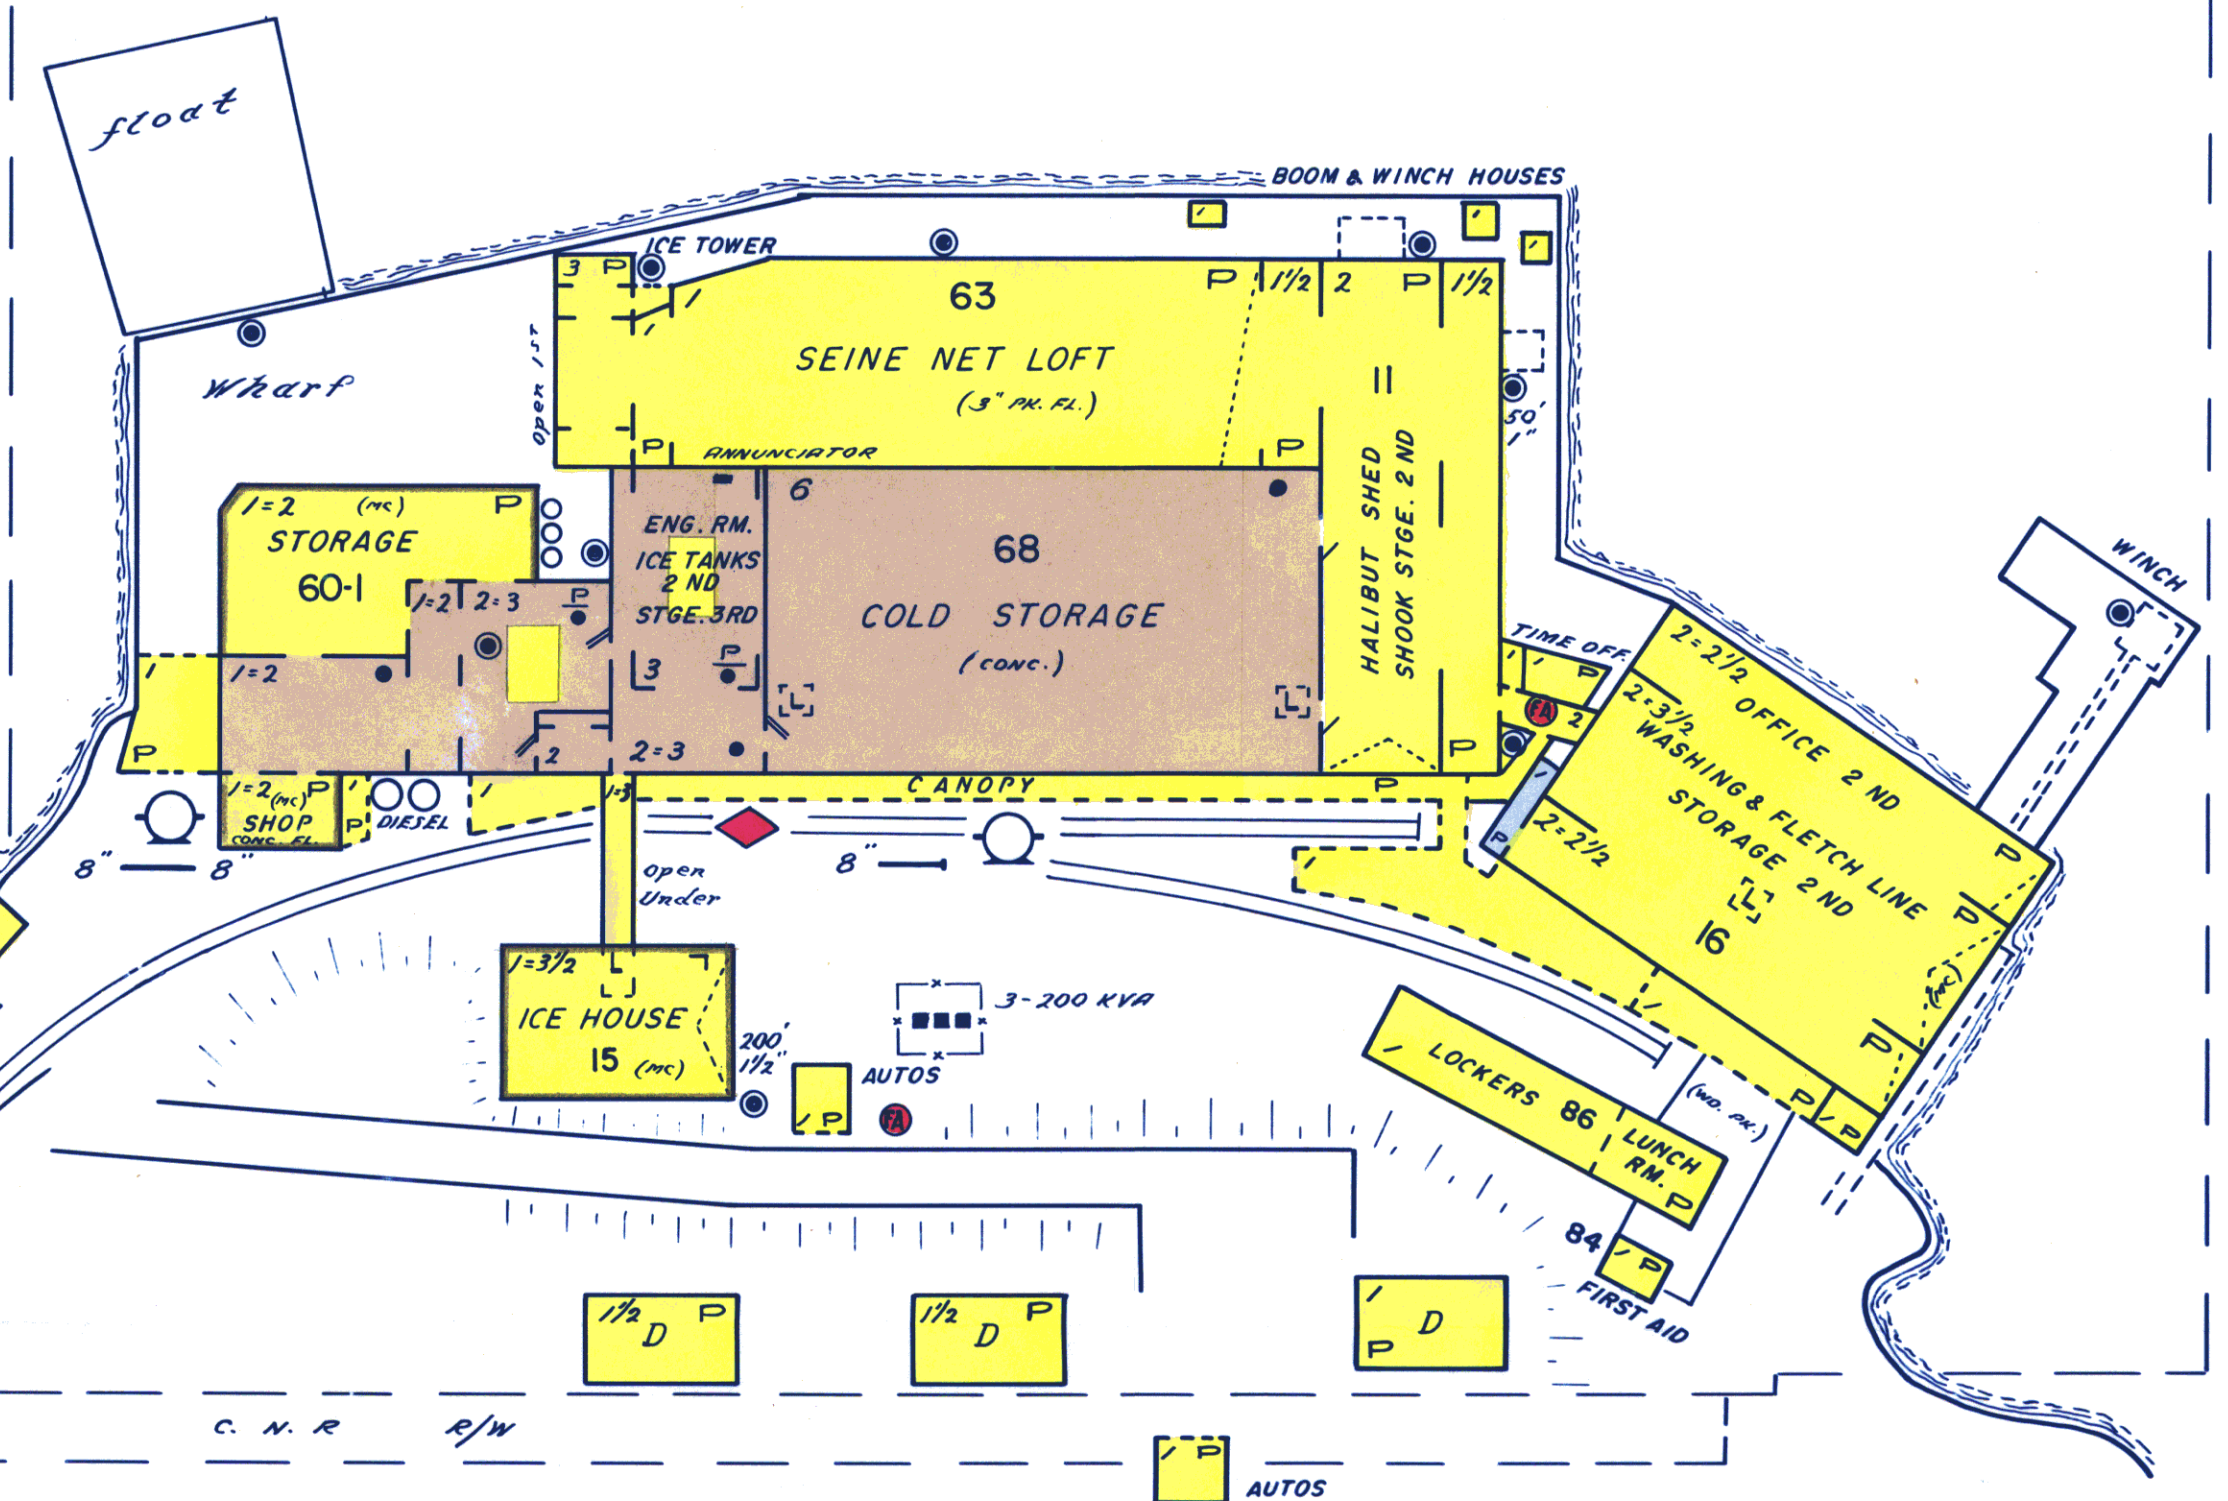

Prince Rupert Harbour

200' 8" = 8"
4 MILES TO FIRE HALL

BRITISH COLUMBIA PACKERS LIMITED
RUPERT COLD STORAGE
 PRINCE RUPERT, B. C.

PREPARED BY
REED SHAW OSLER
 LIMITED
 INSURANCE BROKERS

SCALE 1 IN. = 50 FT.