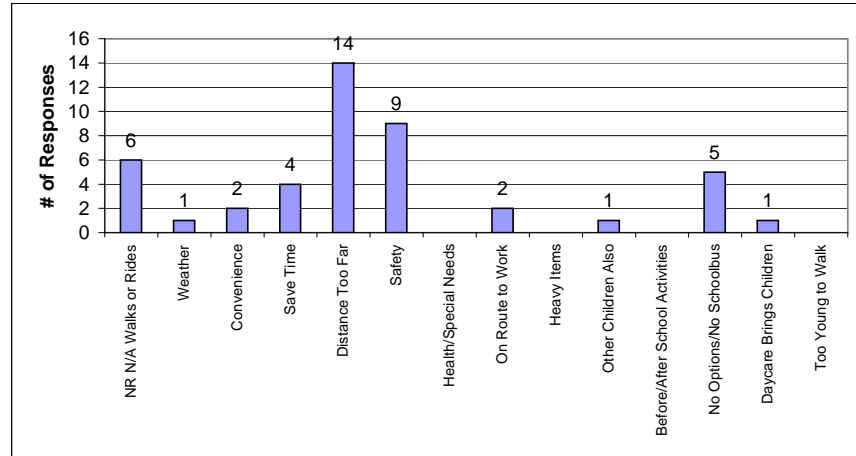

Question: If you drive your children to school, why do you make this choice?