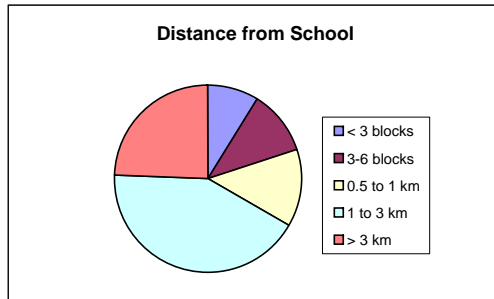

Anderson Elementary School

Enrolment:	443	# of Responses Received:	46
Cross Boundary:	335	Responses as % of Enrolment:	10.4%
% Cross Boundary:	75.6%		

Question: How far away from school do you live? How do your children travel to school?

Travel Mode to School	< 3 Blocks		3 - 6 Blocks		0.5 to 1 km		1 to 3 km		> 3 km	
	#	%	#	%	#	%	#	%	#	%
Walk	2.5	63%	0	0%	1.5	25%	0	0%	0	0%
Bicycle	0	0%	0	0%	0	0%	0	0%	0	0%
Transit	0	0%	0	0%	0	0%	0	0%	0	0%
Schoolbus	0	0%	0	0%	0.5	8%	0	0%	0	0%
Car	1.5	38%	4	80%	4	67%	18.5	97%	9.5	86%
Carpool	0	0%	1	20%	0	0%	0.5	3%	1.5	14%
Total	4	100%	5	100%	6	100%	19	100%	11	100%
% of Distance Across All Distances		9%		11%		13%		42%		24%

Distance from School	Total Across All Distances	
	#	%
< 3 blocks	4	9%
3-6 blocks	5	11%
0.5 to 1 km	6	13%
1 to 3 km	19	42%
> 3 km	11	24%
Total	45	100%