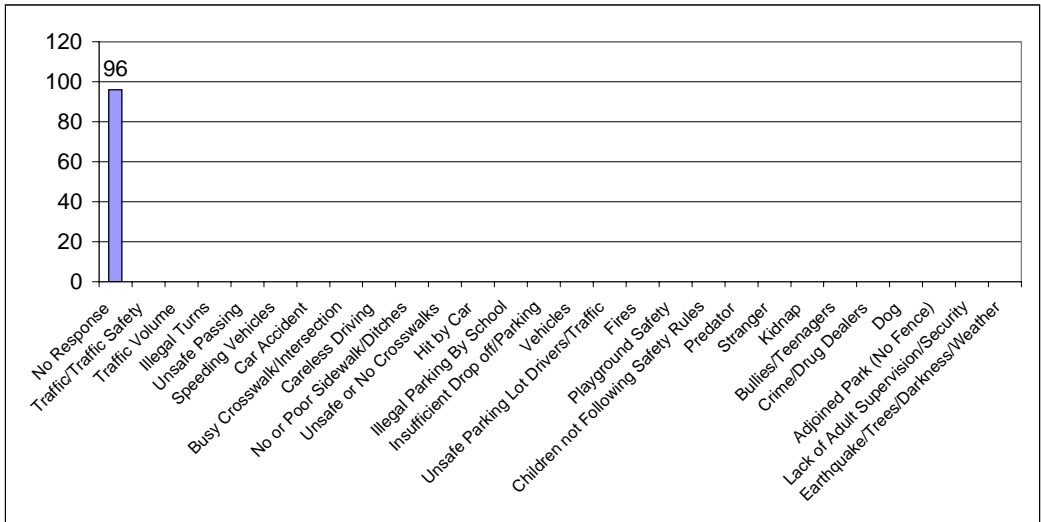

Question: What do you consider the greatest danger facing a child in the area of the school?