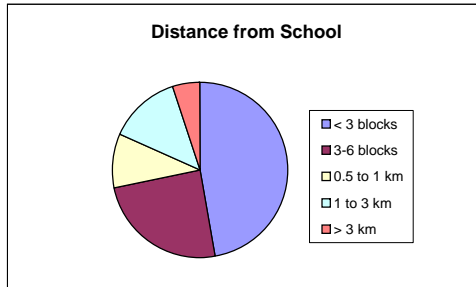

Distance from School	Total Across All Distances	
	#	%
< 3 blocks	46.5	47%
3-6 blocks	24	24%
0.5 to 1 km	10	10%
1 to 3 km	13	13%
> 3 km	5	5%
Total	98.5	100%