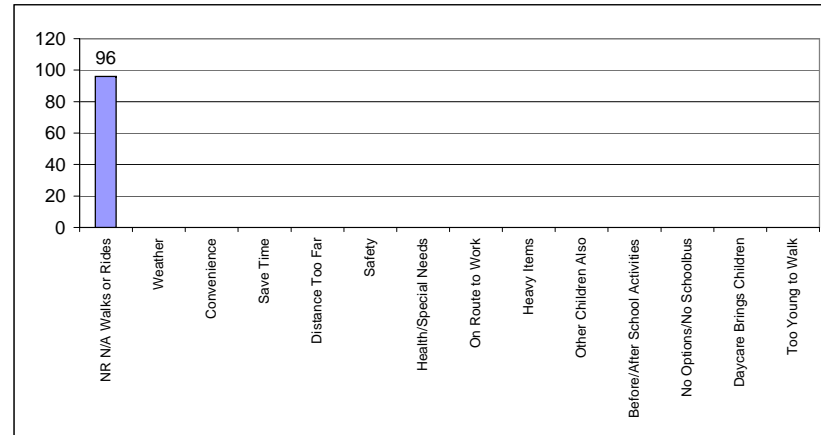

Diefenbaker Elementary School

Enrolment:	314	# of Responses Received:	96
Cross Boundary:	44	Responses as % of Enrolment:	30.6%
% Cross Boundary:	14.0%		

Question: How far away from school do you live? How do your children travel to school?

Travel Mode to School	< 3 Blocks		3 - 6 Blocks		0.5 to 1 km		1 to 3 km		> 3 km	
	#	%	#	%	#	%	#	%	#	%
Walk	35	75%	12	50%	2	20%	1.5	12%		0%
Bicycle	0.5	1%	3.5	15%	1.5	15%		0%		0%
Transit		0%	1	4%		0%		0%		0%
Schoolbus		0%		0%		0%		0%		0%
Car	10.5	23%	7.5	31%	6.5	65%	11.5	88%	5	100%
Carpool	0.5	1%		0%		0%		0%		0%
Total	46.5	100%	24	100%	10	100%	13	100%	5	100%
% of Distance Across All Distances		47%		24%		10%		13%		5%

Question: If you drive your children to school, why do you make this choice?