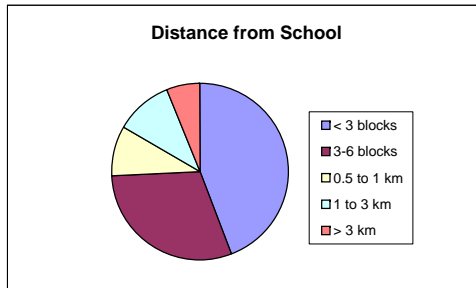

Distance from School	Total Across All Distances	
	#	%
< 3 blocks	42.5	44%
3-6 blocks	29	30%
0.5 to 1 km	9	9%
1 to 3 km	10	10%
> 3 km	6	6%
Total	96.5	100%