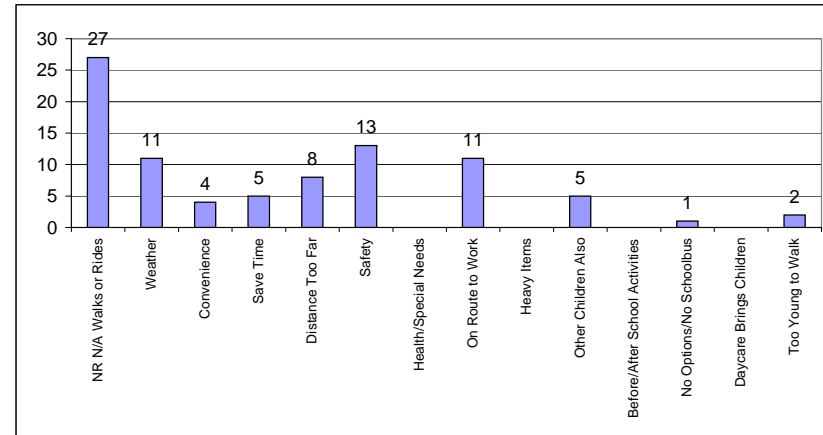

Kingswood Elementary School

Enrolment:	271	# of Responses Received:	96
Cross Boundary:	39	Responses as % of Enrolment:	35.4%
% Cross Boundary:	14.4%		

Question: How far away from school do you live? How do your children travel to school?

Travel Mode to School	< 3 Blocks		3 - 6 Blocks		0.5 to 1 km		1 to 3 km		> 3 km	
	#	%	#	%	#	%	#	%	#	%
Walk	31.5	74%	11	38%	5	56%	2	20%		0%
Bicycle		0%	1.5	5%	2	22%		0%		0%
Transit		0%		0%		0%		0%		0%
Schoolbus		0%		0%		0%		0%		0%
Car	11	26%	16.5	57%	2	22%	8	80%	5	83%
Carpool		0%		0%		0%		0%	1	17%
Total	42.5	100%	29	100%	9	100%	10	100%	6	100%
% of Distance Across All Distances		44%		30%		9%		10%		6%

Question: If you drive your children to school, why do you make this choice?