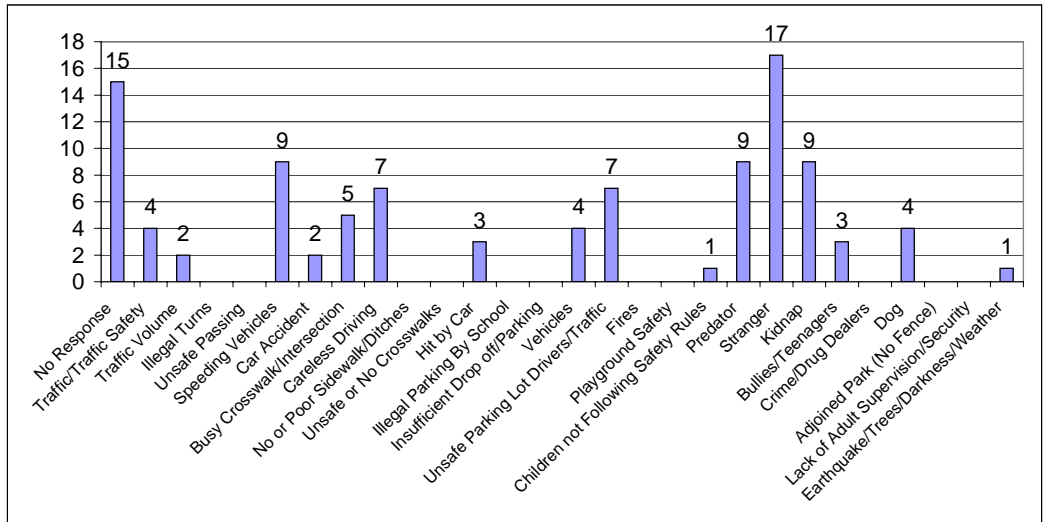

Question: What do you consider the greatest danger facing a child in the area of the school?