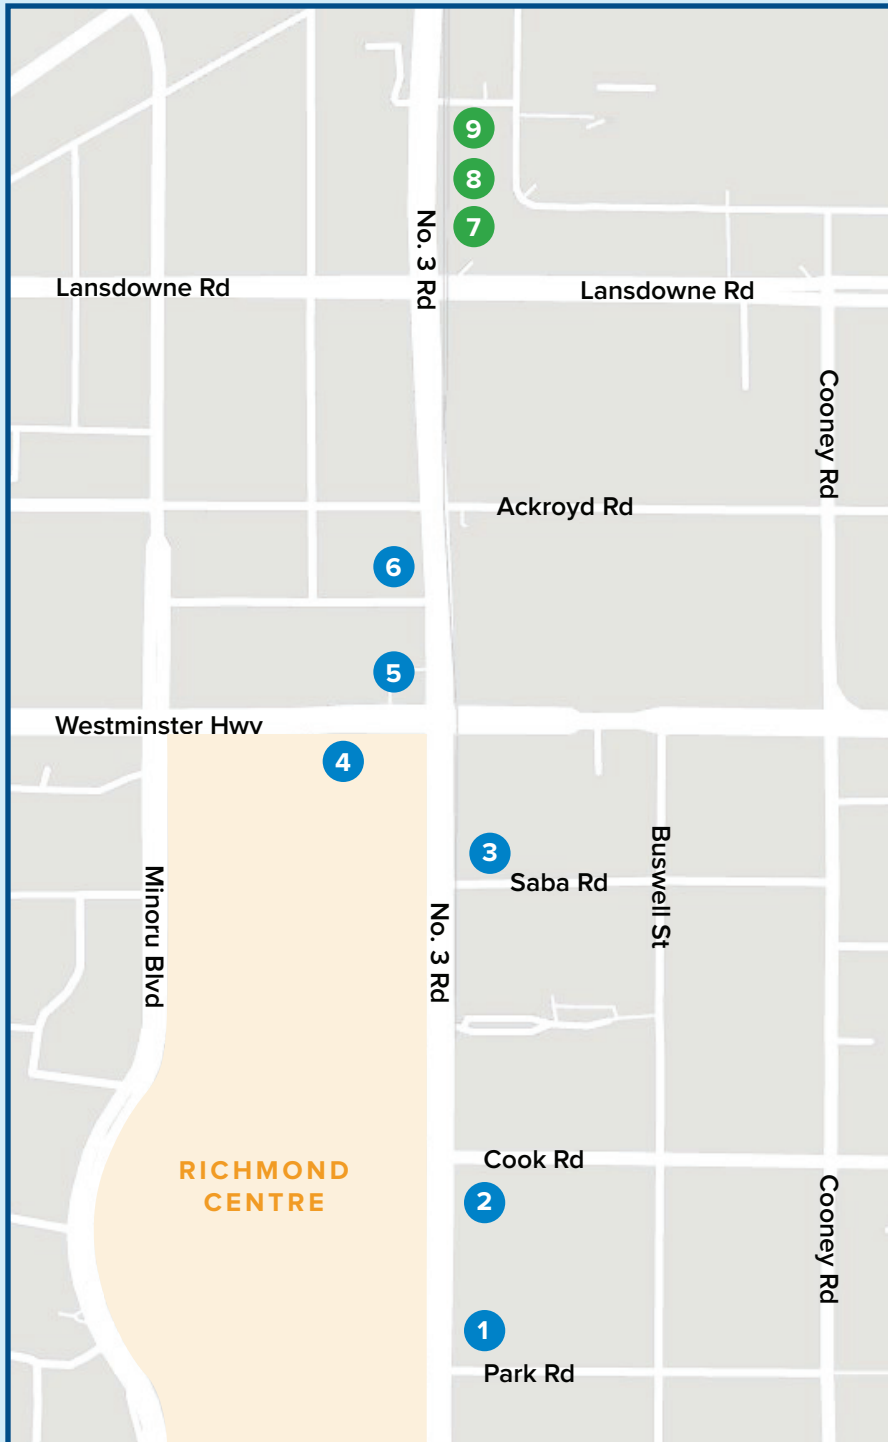

CITY OF RICHMOND

Mobile Food Vending Locations

- 1 No. 3 Rd. and Park Rd.**
North of Park Rd., East of No. 3 Rd.
40m X 1.8m
- 2 No. 3 Rd. and Cook Rd.**
South of Cook Rd., East of No. 3 Rd.
12m X 1.25m
- 3 No. 3 Rd. and Saba Rd.**
North of Saba Rd., East of No. 3 Rd
28m X 1.25m
- 4 No. 3 Rd. and Westminister Hwy**
South of Westminister Hwy, West of No. 3 Rd
2.5m X 70.0m
- 5 No. 3 Rd. and Westminister Hwy**
North of Westminister Hwy, West of No. 3 Rd
2.5m X 7.0m
- 6 No. 3 Rd. and Firbridge Way**
North of Firbridge Way, West of No. 3 Rd
3m X 7.8m
- 7 Lansdowne Canada Line Station**
South side of SkyTrain station, East of No. 3 Rd
3m X 4.5m
- 8 Lansdowne Canada Line Station**
North side of SkyTrain station, East of No. 3 Rd
3m X 5m
- 9 Lansdowne Canada Line Station**
North side of SkyTrain station, East of No. 3 Rd
3m X 14m

Cart Only

Truck and Cart