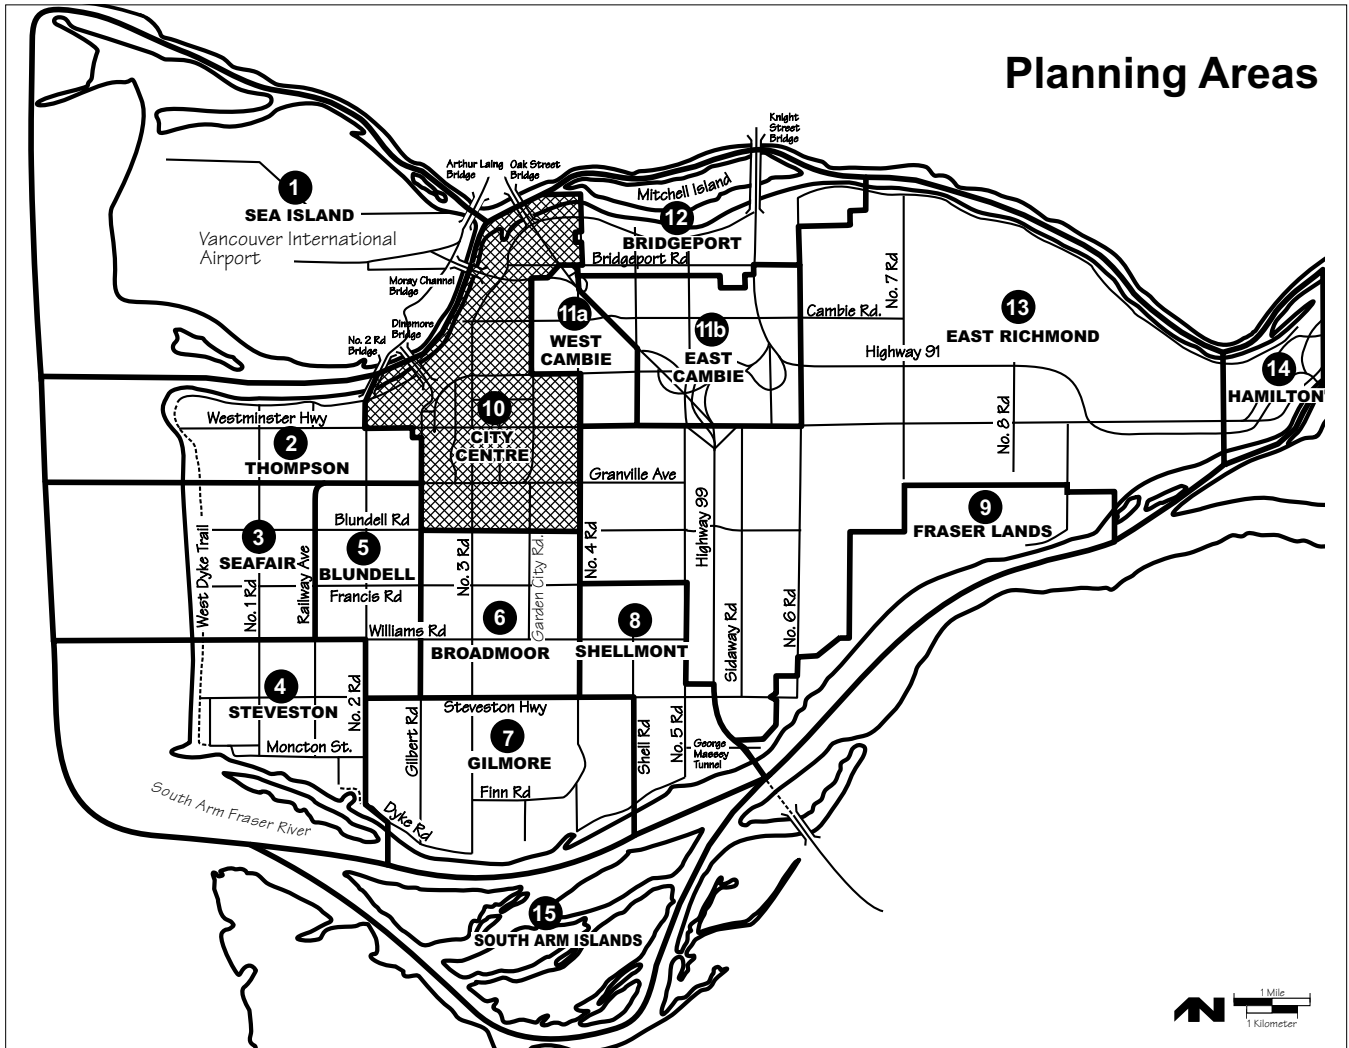

Richmond
**OFFICIAL
COMMUNITY PLAN**

City of Richmond

CITY CENTRE AREA PLAN
Bylaw 7100 Schedule 2.10

Key Map

Plan Area Map

City Centre Village & Sub-Area Key Map

Aerial view of City Centre, June 2007, showing Richmond Oval and Canada Line under construction.