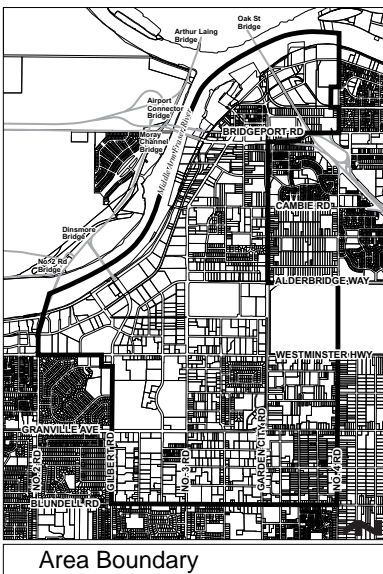

Richmond
**OFFICIAL
COMMUNITY PLAN**

City of Richmond

CITY CENTRE AREA PLAN
Bylaw 7100 Schedule 2.10

Key Map

Plan Area Map

City Centre Village & Sub-Area Key Map

Aerial view of City Centre, June 2007, showing Richmond Oval and Canada Line under construction.