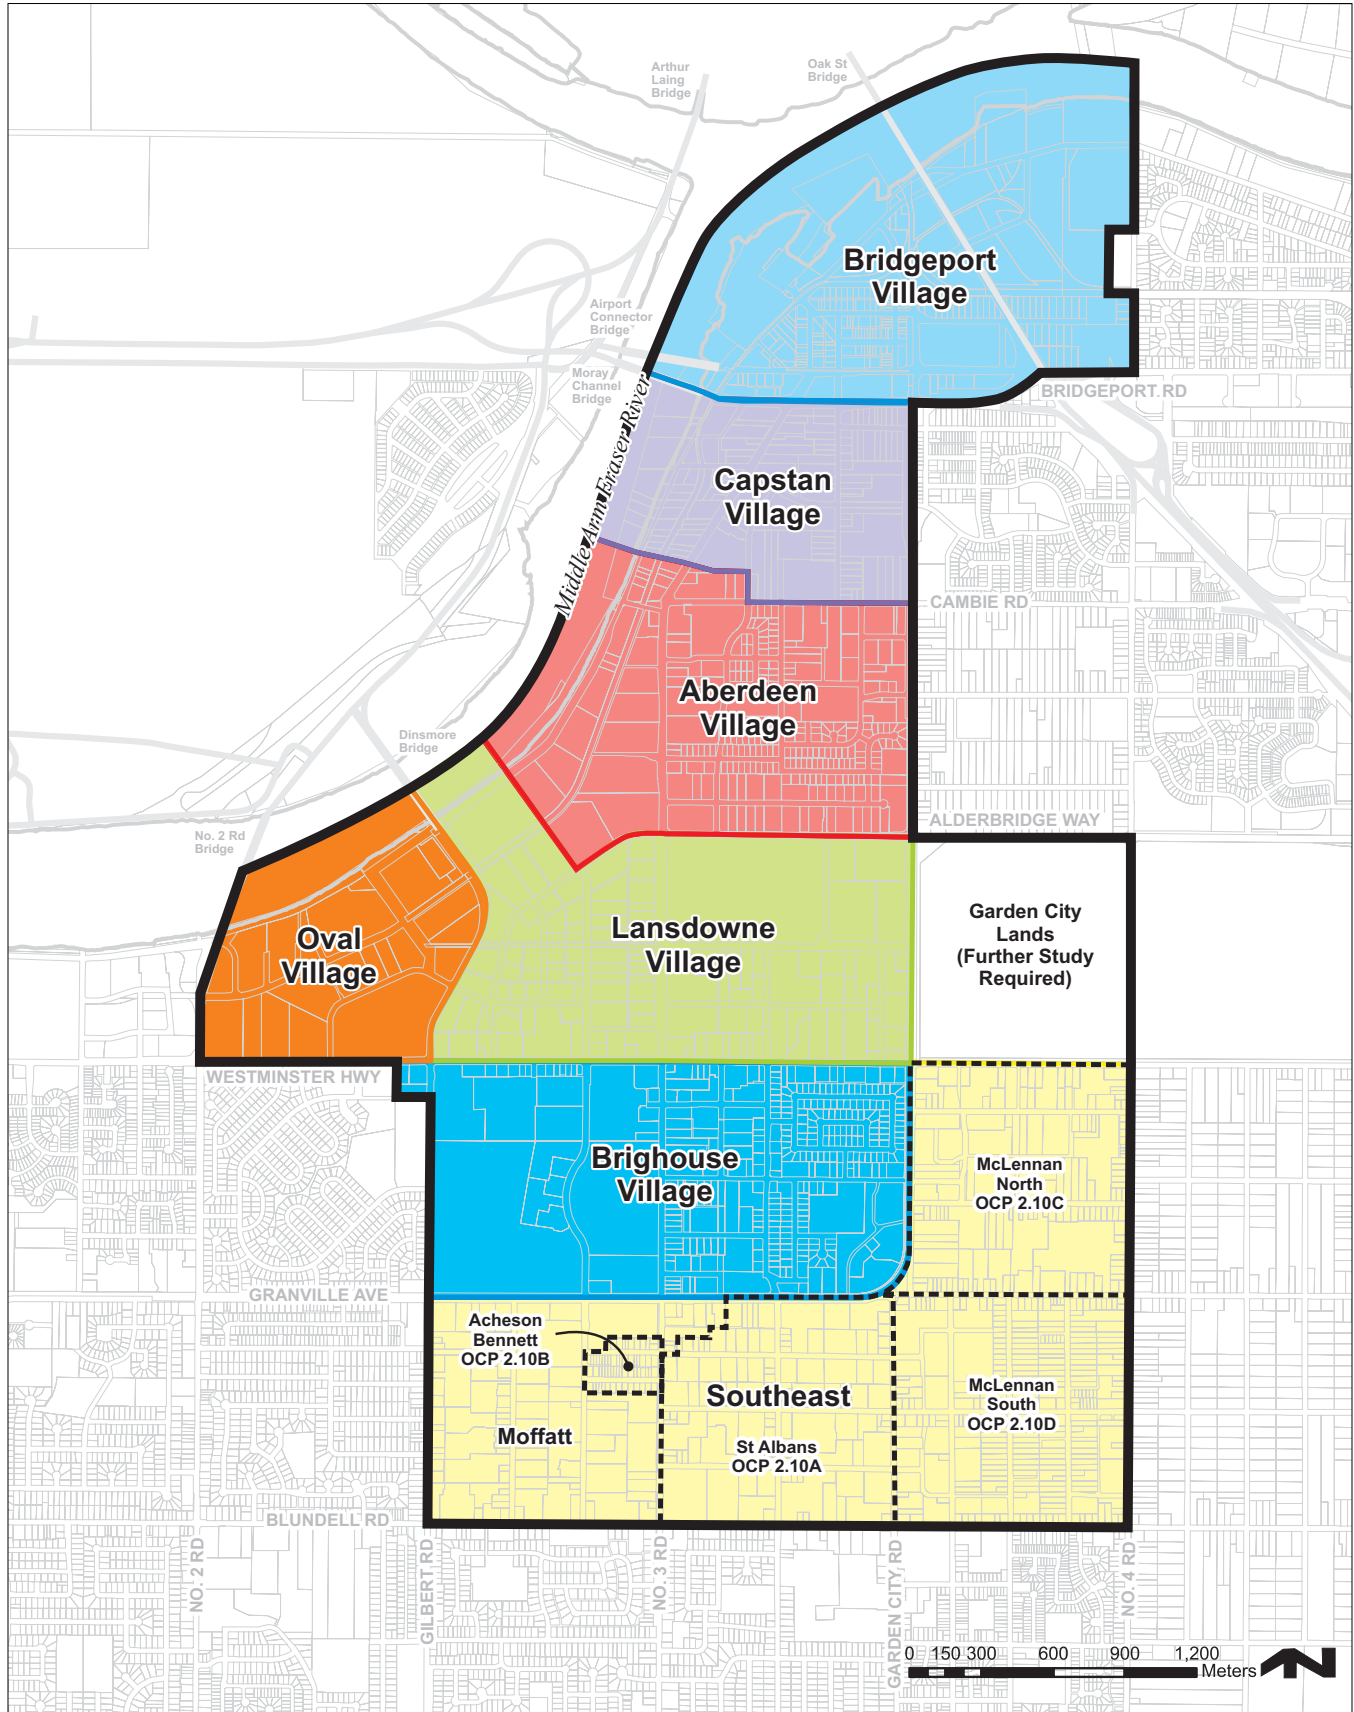

Richmond
**OFFICIAL
COMMUNITY PLAN**

City of Richmond

CITY CENTRE AREA PLAN
Bylaw 7100 Schedule 2.10

Key Map

Plan Area Map

City Centre Village & Sub-Area Key Map

Aerial view of City Centre, June 2007, showing Richmond Oval and Canada Line under construction.