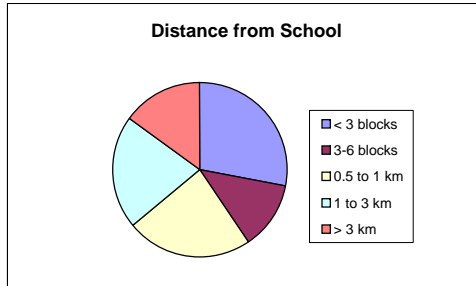

Distance from School	Total Across All Distances	
	#	%
< 3 blocks	39.5	28%
3-6 blocks	17.5	12%
0.5 to 1 km	33	23%
1 to 3 km	30	21%
> 3 km	21	15%
Total	141	100%