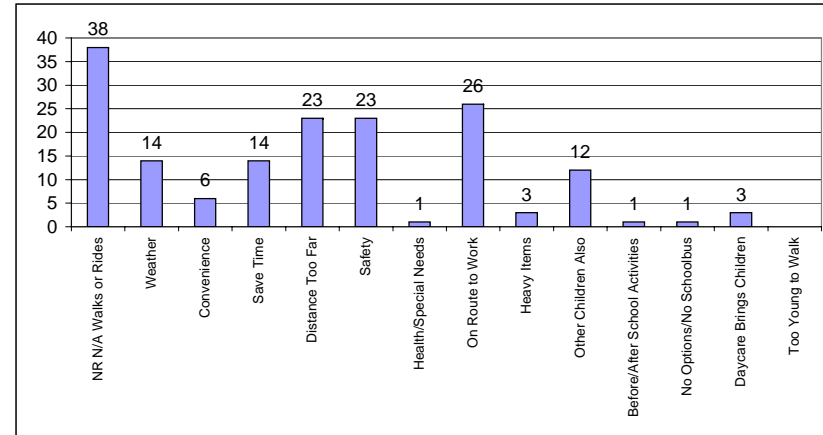

Westwind Elementary School

Enrolment:	438	# of Responses Received:	141
Cross Boundary:	99	Responses as % of Enrolment:	32.2%
% Cross Boundary:	22.6%		

Question: How far away from school do you live? How do your children travel to school?

Travel Mode to School	< 3 Blocks		3 - 6 Blocks		0.5 to 1 km		1 to 3 km		> 3 km	
	#	%	#	%	#	%	#	%	#	%
Walk	22.5	57%	13	74%	3	9%	4.5	15%		0%
Bicycle	3	8%	1.5	9%	3	9%	1	3%		0%
Transit		0%		0%		0%		0%		0%
Schoolbus		0%		0%		0%		0%		0%
Car	13.5	34%	3	17%	27	82%	24	80%	19	90%
Carpool	0.5	1%		0%		0%	0.5	2%	2	10%
Total	39.5	100%	17.5	100%	33	100%	30	100%	21	100%
% of Distance Across All Distances		28%		12%		23%		21%		15%

Question: If you drive your children to school, why do you make this choice?