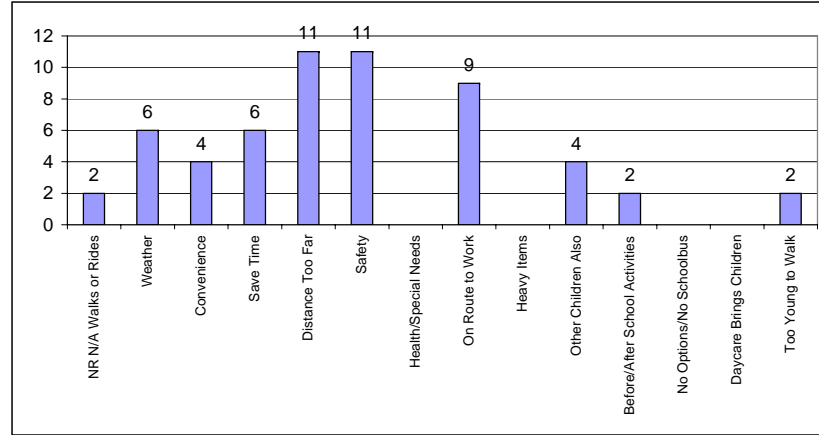

Wowk Elementary School

Enrolment:	207	# of Responses Received:	70
Cross Boundary:	78	Responses as % of Enrolment:	33.8%
% Cross Boundary:	37.7%		

Question: How far away from school do you live? How do your children travel to school?

Travel Mode to School	< 3 Blocks		3 - 6 Blocks		0.5 to 1 km		1 to 3 km		> 3 km	
	#	%	#	%	#	%	#	%	#	%
Walk	19.5	74%	4	21%	4.5	64%	2	14%		0%
Bicycle		0%	2.5	13%	1	14%	3	21%		0%
Transit		0%		0%		0%		0%		0%
Schoolbus		0%		0%		0%		0%		0%
Car	7	26%	12.5	66%	1.5	21%	9	64%	4	100%
Carpool		0%		0%		0%		0%		0%
Total	26.5	100%	19	100%	7	100%	14	100%	4	100%
% of Distance Across All Distances		38%		27%		10%		20%		6%

Question: If you drive your children to school, why do you make this choice?