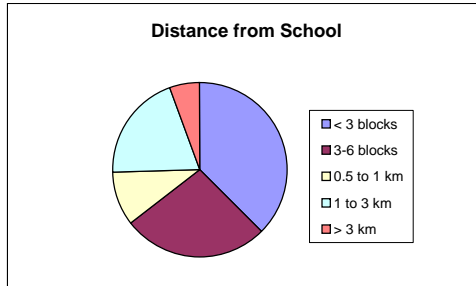

Distance from School	Total Across All Distances	
	#	%
< 3 blocks	26.5	38%
3-6 blocks	19	27%
0.5 to 1 km	7	10%
1 to 3 km	14	20%
> 3 km	4	6%
Total	70.5	100%